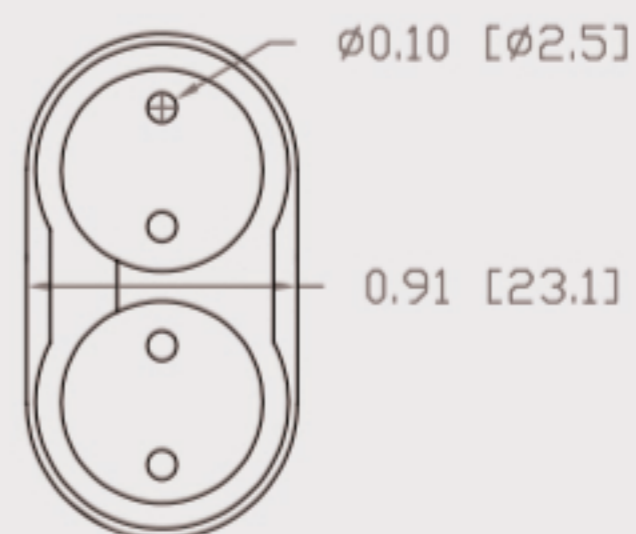

Technical Data Sheets

CUREUV Product No: **194224**

cureuv.com

YOUR UV LIGHT EXPERTS

Lamp Type: TUV-PL-L36W

(A) Total Length:	410mm
(B) Arc Length:	370 mm
(C) Lamp Quartz Diameter :	17mm Twin Tube

Operating Current:	440mA
Lamp Voltage:	105
Lamp Wattage:	36

Peak UV Output:	253.7nm
Glass Type:	Non Ozone

Output UVC Watts:	12
Output $\mu\text{W}/\text{cm}^2$ @ 1m:	
Rated Life (hrs):	10,000

Lot Number: _____

Ignition and Seal Certification: _____

Test Operator: _____ Date: _____