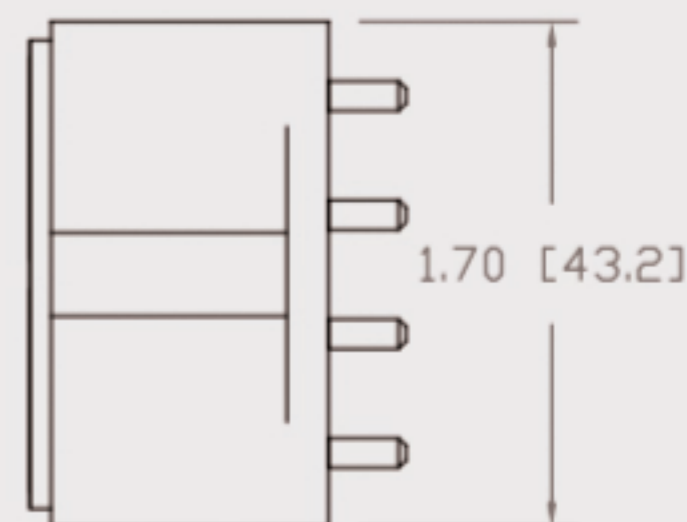

Technical Data Sheets

CUREUV Product No: **194224**

cureuv.com

YOUR UV LIGHT EXPERTS

Lamp Type: TUV-PL-L36W

(A) Total Length:	410mm
(B) Arc Length:	370 mm
(C) Lamp Quartz Diameter :	17mm Twin Tube

Operating Current:	440mA
Lamp Voltage:	105
Lamp Wattage:	36

Peak UV Output:	253.7nm
Glass Type:	Non Ozone

Output UVC Watts:	12
Output $\mu\text{W}/\text{cm}^2$ @ 1m:	
Rated Life (hrs):	10,000

Lot Number: _____

Ignition and Seal Certification: _____

Test Operator: _____ Date: _____