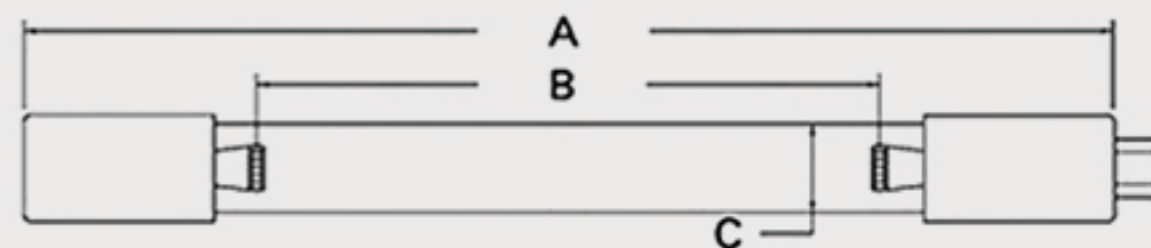

# Technical Data Sheets

CUREUV Part No: **194215**

(A) Total Length: 357mm

(B) Arc Length: 275 mm

(C) Lamp Quartz Diameter : 15 mm

Operating Current: 320mA

Lamp Voltage: 56

Lamp Wattage: 16

Peak UV Output: 253.7nm

Glass Type: Non Ozone

Output UVC Watts:

Output  $\mu\text{W}/\text{cm}^2$  @ 1m:

Rated Life (hrs): 10,000

Style: 4 Pin

Style: No Hole Base

Lot Number: \_\_\_\_\_