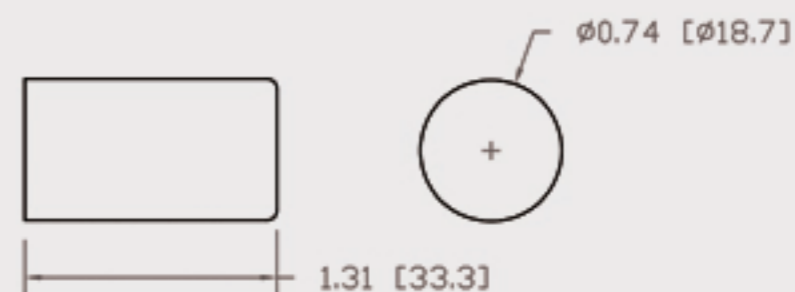

# Technical Data Sheets

CUREUV Part No: **194215**

(A) Total Length: 357mm

(B) Arc Length: 275 mm

(C) Lamp Quartz Diameter : 15 mm

Operating Current: 320mA

Lamp Voltage: 56

Lamp Wattage: 16

Peak UV Output: 253.7nm

Glass Type: Non Ozone

Output UVC Watts:

Output  $\mu\text{W}/\text{cm}^2$  @ 1m:

Rated Life (hrs): 10,000

Style: 4 Pin

Style: No Hole Base

Lot Number: \_\_\_\_\_