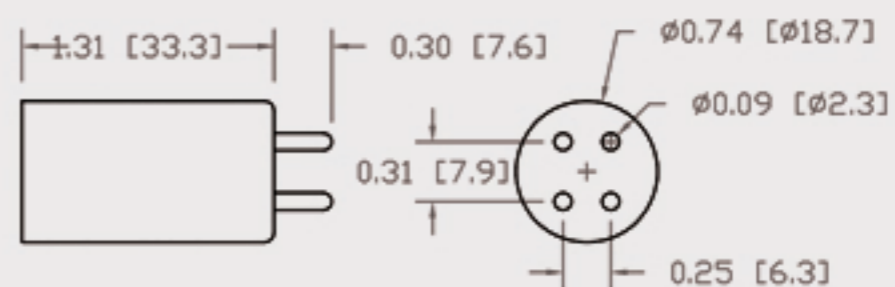

# Technical Data Sheets

CUREUV Part No: **194215**

(A) Total Length: 357mm

(B) Arc Length: 275 mm

(C) Lamp Quartz Diameter : 15 mm

Operating Current: 320mA

Lamp Voltage: 56

Lamp Wattage: 16

Peak UV Output: 253.7nm

Glass Type: Non Ozone

Output UVC Watts:

Output  $\mu\text{W}/\text{cm}^2$  @ 1m:

Rated Life (hrs): 10,000

Style: 4 Pin

Style: No Hole Base

Lot Number: \_\_\_\_\_