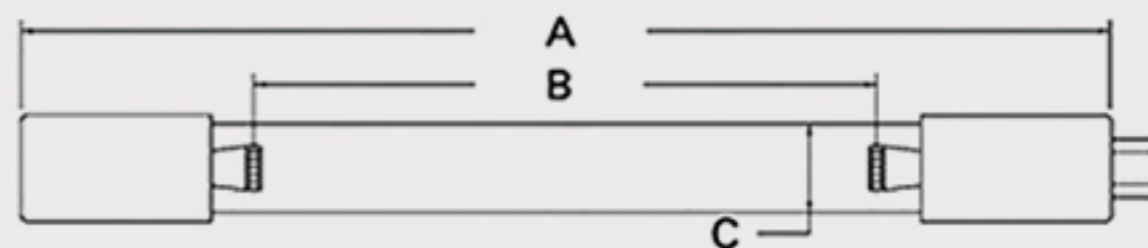

# Technical Data Sheets

CUREUV Part No: **194214**

(A) Total Length: 357mm

(B) Arc Length: 275 mm

(C) Lamp Quartz Diameter : 15 mm

Operating Current: 320mA

Lamp Voltage: 56

Lamp Wattage: 16

Peak UV Output: 253.7nm

Glass Type: Non Ozone

Output UVC Watts:

Output uW/cm<sup>2</sup> @ 1m:

Rated Life (hrs): 10,000

Style: 4 Pin

Style: No Hole Base

Lot Number: \_\_\_\_\_