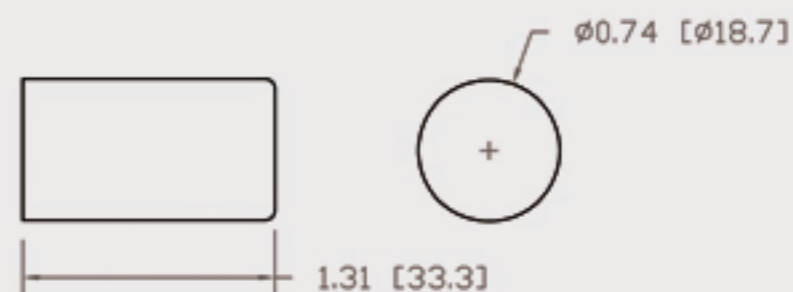

# Technical Data Sheets

CUREUV Part No: **194214**

(A) Total Length: 357mm

(B) Arc Length: 275 mm

(C) Lamp Quartz Diameter : 15 mm

Operating Current: 320mA

Lamp Voltage: 56

Lamp Wattage: 16

Peak UV Output: 253.7nm

Glass Type: Non Ozone

Output UVC Watts:

Output uW/cm<sup>2</sup> @ 1m:

Rated Life (hrs): 10,000

Style: 4 Pin

Style: No Hole Base

Lot Number: \_\_\_\_\_