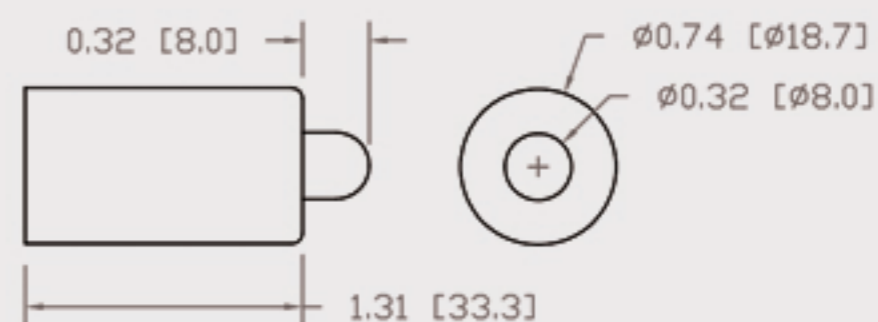

Technical Data Sheets

CUREUV Part No: **194207**

Lamp Type: G36T5L

(A) Total Length: 843mm

(B) Arc Length: 765 mm

(C) Lamp Quartz Diameter : 15 mm

Operating Current: 0.425

Lamp Voltage: 115

Lamp Wattage: 39

Peak UV Output: 253.7nm

Glass Type: Non Ozone

Output UVC Watts: 13

Output uW/cm² @ 1m:

Rated Life (hrs): 10,000

Lot Number: _____

Ignition and Seal Certification: _____