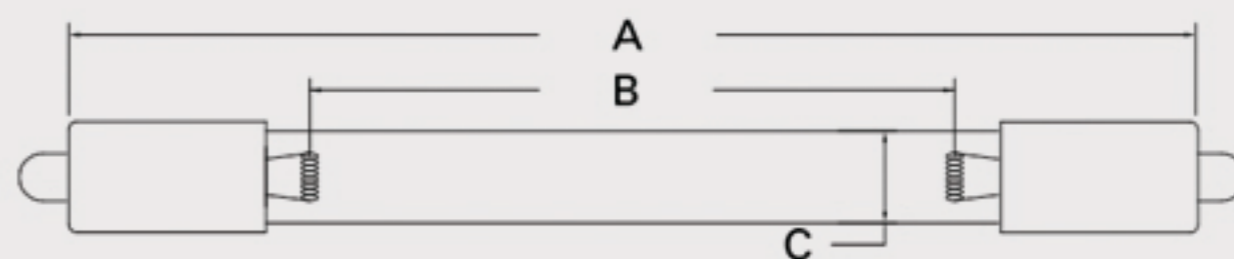

Technical Data Sheets

CUREUV Part No: **194207**

Lamp Type: G36T5L

(A) Total Length: 843mm

(B) Arc Length: 765 mm

(C) Lamp Quartz Diameter : 15 mm

Operating Current: 0.425

Lamp Voltage: 115

Lamp Wattage: 39

Peak UV Output: 253.7nm

Glass Type: Non Ozone

Output UVC Watts: 13

Output uW/cm² @ 1m:

Rated Life (hrs): 10,000

Lot Number: _____

Ignition and Seal Certification: _____