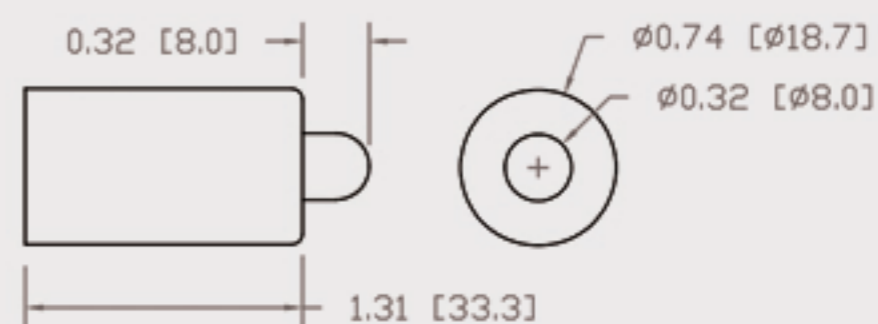

Technical Data Sheets

CUREUV Part No: **194207**

Lamp Type: G36T5L

(A) Total Length: 843mm

(B) Arc Length: 765 mm

(C) Lamp Quartz Diameter : 15 mm

Operating Current: 0.425

Lamp Voltage: 115

Lamp Wattage: 39

Peak UV Output: 253.7nm

Glass Type: Non Ozone

Output UVC Watts: 13

Output uW/cm² @ 1m:

Rated Life (hrs): 10,000

Lot Number: _____

Ignition and Seal Certification: _____