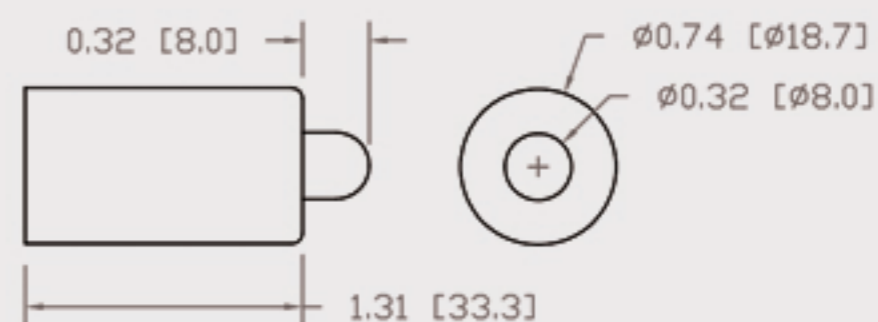

Technical Data Sheets

CUREUV Part No: **194205**

Lamp Type: G36T5L

(A) Total Length: 843mm

(B) Arc Length: 765 mm

(C) Lamp Quartz Diameter : 15 mm

Operating Current: 0.425

Lamp Voltage: 115

Lamp Wattage: 39

Peak UV Output: 253.7nm

Glass Type: Non Ozone

Output UVC Watts: 13

Output $\mu\text{W}/\text{cm}^2$ @ 1m:

Rated Life (hrs): 10,000

Lot Number: _____

Ignition and Seal Certification: _____