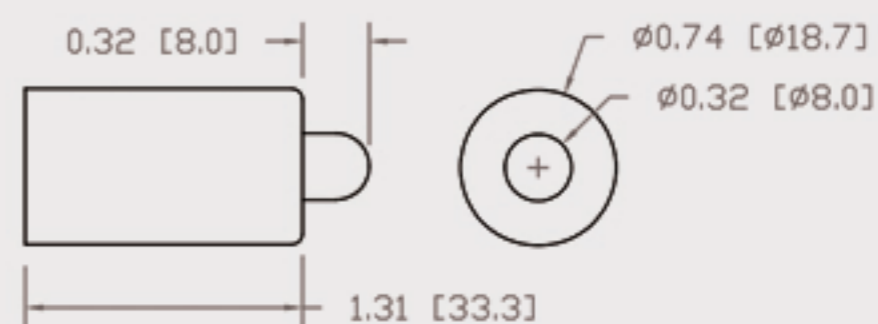

Technical Data Sheets

CUREUV Part No: **194205**

Lamp Type: G36T5L

(A) Total Length: 843mm

(B) Arc Length: 765 mm

(C) Lamp Quartz Diameter : 15 mm

Operating Current: 0.425

Lamp Voltage: 115

Lamp Wattage: 39

Peak UV Output: 253.7nm

Glass Type: Non Ozone

Output UVC Watts: 13

Output $\mu\text{W}/\text{cm}^2$ @ 1m:

Rated Life (hrs): 10,000

Lot Number: _____

Ignition and Seal Certification: _____