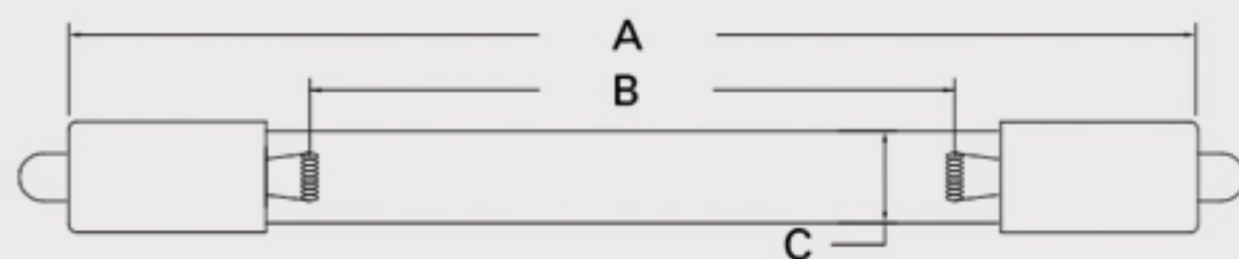

Technical Data Sheets

CUREUV Part No: **194205**

Lamp Type: G36T5L

(A) Total Length: 843mm

(B) Arc Length: 765 mm

(C) Lamp Quartz Diameter : 15 mm

Operating Current: 0.425

Lamp Voltage: 115

Lamp Wattage: 39

Peak UV Output: 253.7nm

Glass Type: Non Ozone

Output UVC Watts: 13

Output $\mu\text{W}/\text{cm}^2$ @ 1m:

Rated Life (hrs): 10,000

Lot Number: _____

Ignition and Seal Certification: _____