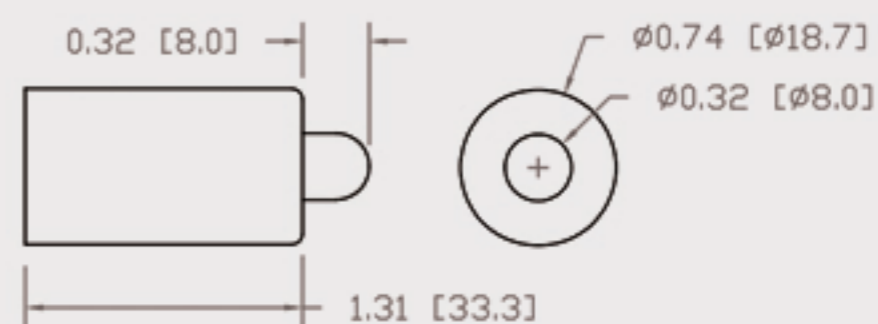

Technical Data Sheets

CUREUV Part No: **194204**

Lamp Type: G36T5L

(A) Total Length: 843mm

(B) Arc Length: 765 mm

(C) Lamp Quartz Diameter : 15 mm

Operating Current: 0.425

Lamp Voltage: 115

Lamp Wattage: 39

Peak UV Output: 253.7nm

Glass Type: Non Ozone

Output UVC Watts: 13

Output $\mu\text{W}/\text{cm}^2$ @ 1m:

Rated Life (hrs): 10,000

Lot Number: _____

Ignition and Seal Certification: _____