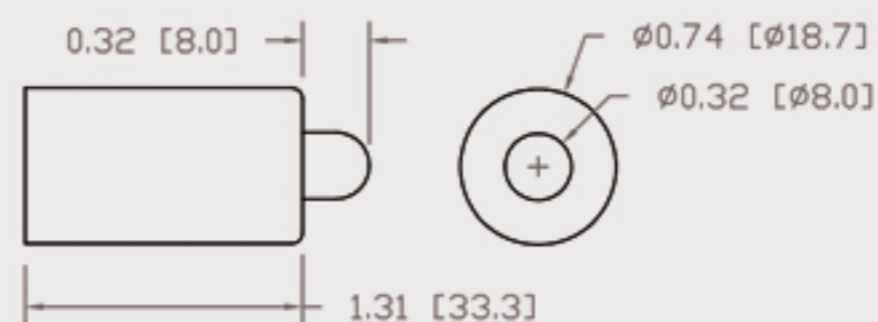

Technical Data Sheets

CUREUV Part No: **194204**

Lamp Type: G36T5L

(A) Total Length: 843mm

(B) Arc Length: 765 mm

(C) Lamp Quartz Diameter : 15 mm

Operating Current: 0.425

Lamp Voltage: 115

Lamp Wattage: 39

Peak UV Output: 253.7nm

Glass Type: Non Ozone

Output UVC Watts: 13

Output $\mu\text{W}/\text{cm}^2$ @ 1m:

Rated Life (hrs): 10,000

Lot Number: _____

Ignition and Seal Certification: _____