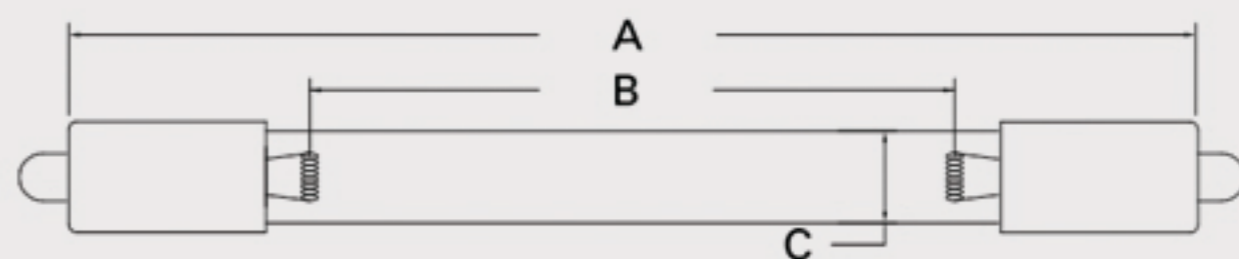

Technical Data Sheets

CUREUV Part No: **194204**

Lamp Type: G36T5L

(A) Total Length: 843mm

(B) Arc Length: 765 mm

(C) Lamp Quartz Diameter : 15 mm

Operating Current: 0.425

Lamp Voltage: 115

Lamp Wattage: 39

Peak UV Output: 253.7nm

Glass Type: Non Ozone

Output UVC Watts: 13

Output $\mu\text{W}/\text{cm}^2$ @ 1m:

Rated Life (hrs): 10,000

Lot Number: _____

Ignition and Seal Certification: _____