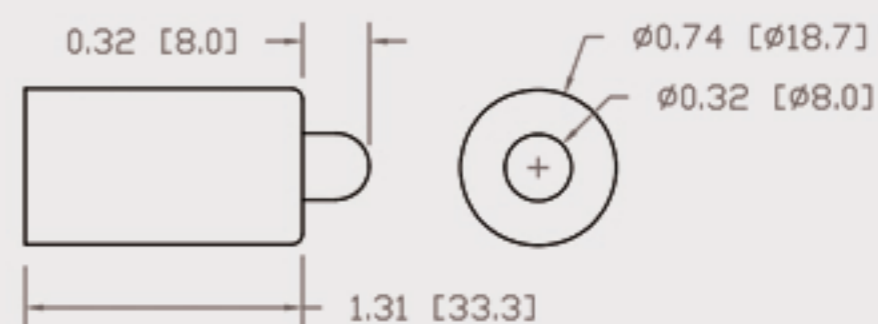

Technical Data Sheets

CUREUV Part No: **194203**

Lamp Type: G36T5L

(A) Total Length: 843mm

(B) Arc Length: 765 mm

(C) Lamp Quartz Diameter : 15 mm

Operating Current: 0.425

Lamp Voltage: 115

Lamp Wattage: 39

Peak UV Output: 253.7nm

Glass Type: Non Ozone

Output UVC Watts: 13

Output uW/cm² @ 1m:

Rated Life (hrs): 10,000

Lot Number: _____

Ignition and Seal Certification: _____