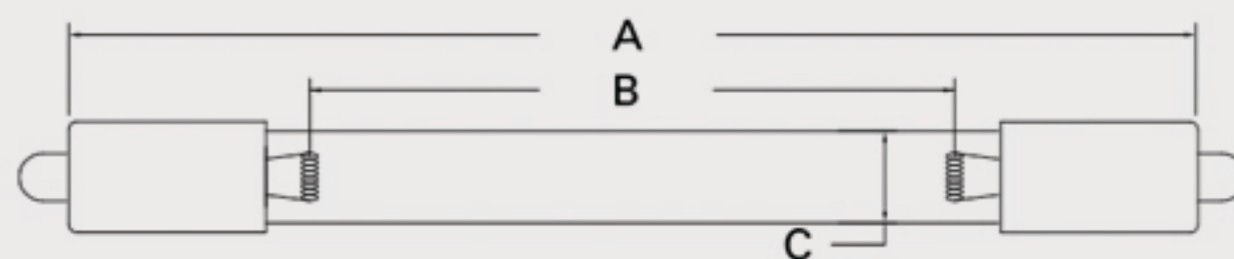

Technical Data Sheets

CUREUV Part No: **194203**

Lamp Type: G36T5L

(A) Total Length: 843mm

(B) Arc Length: 765 mm

(C) Lamp Quartz Diameter : 15 mm

Operating Current: 0.425

Lamp Voltage: 115

Lamp Wattage: 39

Peak UV Output: 253.7nm

Glass Type: Non Ozone

Output UVC Watts: 13

Output uW/cm² @ 1m:

Rated Life (hrs): 10,000

Lot Number: _____

Ignition and Seal Certification: _____