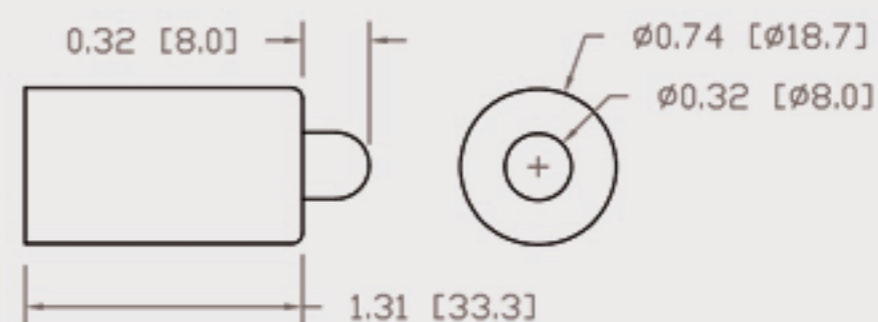

Technical Data Sheets

CUREUV Part No: **194203**

Lamp Type: G36T5L

(A) Total Length: 843mm

(B) Arc Length: 765 mm

(C) Lamp Quartz Diameter : 15 mm

Operating Current: 0.425

Lamp Voltage: 115

Lamp Wattage: 39

Peak UV Output: 253.7nm

Glass Type: Non Ozone

Output UVC Watts: 13

Output uW/cm² @ 1m:

Rated Life (hrs): 10,000

Lot Number: _____

Ignition and Seal Certification: _____