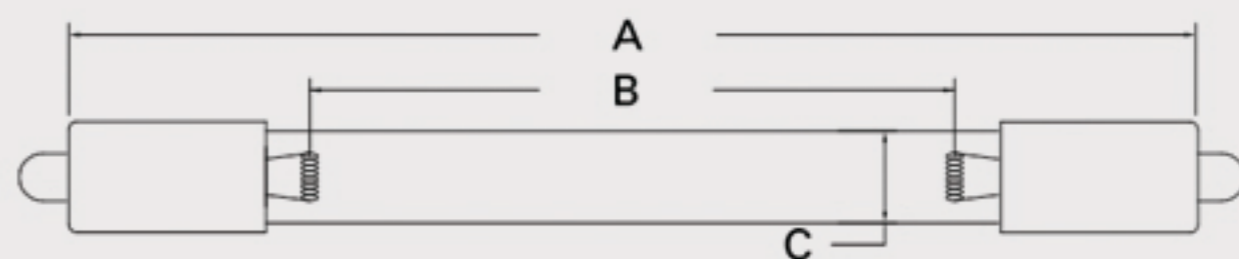

Technical Data Sheets

CUREUV Part No: **194201**

Lamp Type: G36T5L

(A) Total Length: 843mm

(B) Arc Length: 765 mm

(C) Lamp Quartz Diameter : 15 mm

Operating Current: 0.425

Lamp Voltage: 115

Lamp Wattage: 39

Peak UV Output: 253.7nm

Glass Type: Non Ozone

Output UVC Watts: 13

Output uW/cm² @ 1m:

Rated Life (hrs): 10,000

Lot Number: _____

Ignition and Seal Certification: _____