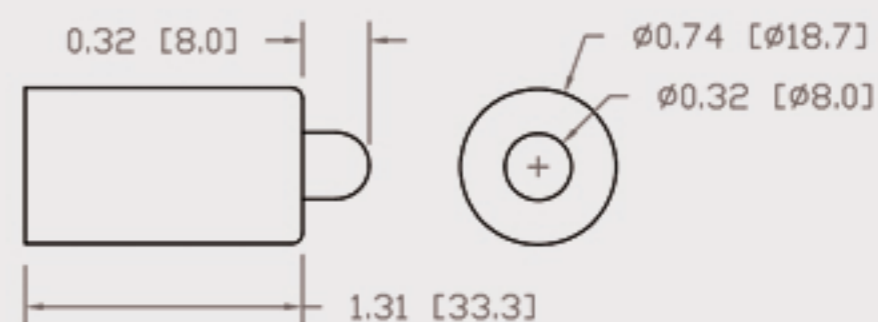

Technical Data Sheets

CUREUV Part No: **194201**

Lamp Type: G36T5L

(A) Total Length: 843mm

(B) Arc Length: 765 mm

(C) Lamp Quartz Diameter : 15 mm

Operating Current: 0.425

Lamp Voltage: 115

Lamp Wattage: 39

Peak UV Output: 253.7nm

Glass Type: Non Ozone

Output UVC Watts: 13

Output uW/cm² @ 1m:

Rated Life (hrs): 10,000

Lot Number: _____

Ignition and Seal Certification: _____