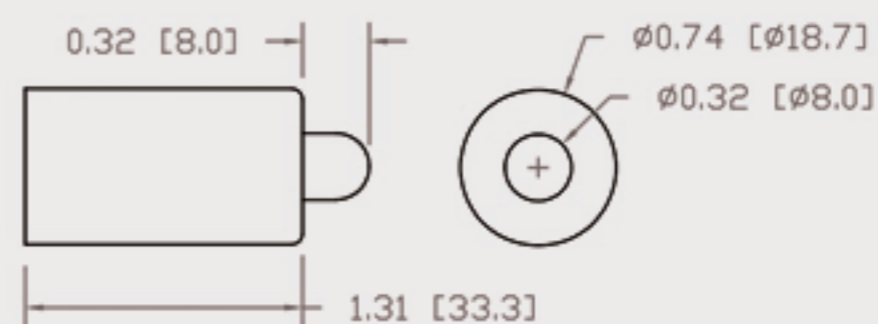

Technical Data Sheets

CUREUV Part No: **194201**

Lamp Type: G36T5L

(A) Total Length: 843mm

(B) Arc Length: 765 mm

(C) Lamp Quartz Diameter : 15 mm

Operating Current: 0.425

Lamp Voltage: 115

Lamp Wattage: 39

Peak UV Output: 253.7nm

Glass Type: Non Ozone

Output UVC Watts: 13

Output uW/cm² @ 1m:

Rated Life (hrs): 10,000

Lot Number: _____

Ignition and Seal Certification: _____