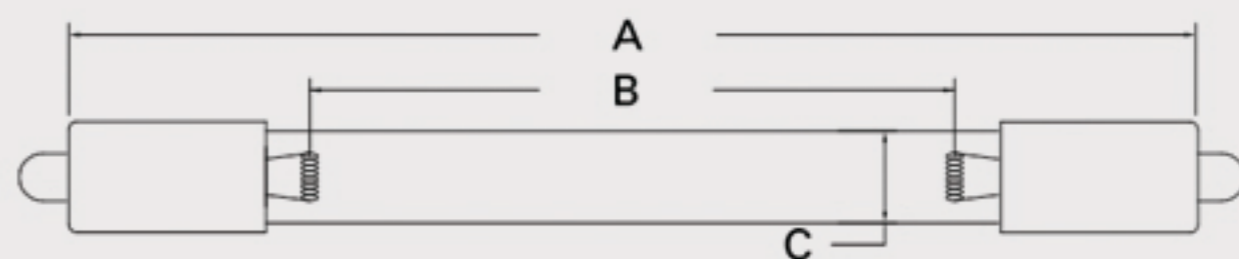

Technical Data Sheets

CUREUV Part No: **194200**

Lamp Type: G36T5L

(A) Total Length: 843mm

(B) Arc Length: 765 mm

(C) Lamp Quartz Diameter : 15 mm

Operating Current: 0.425

Lamp Voltage: 115

Lamp Wattage: 39

Peak UV Output: 253.7nm

Glass Type: Non Ozone

Output UVC Watts: 13

Output $\mu\text{W}/\text{cm}^2$ @ 1m:

Rated Life (hrs): 10,000

Lot Number: _____

Ignition and Seal Certification: _____