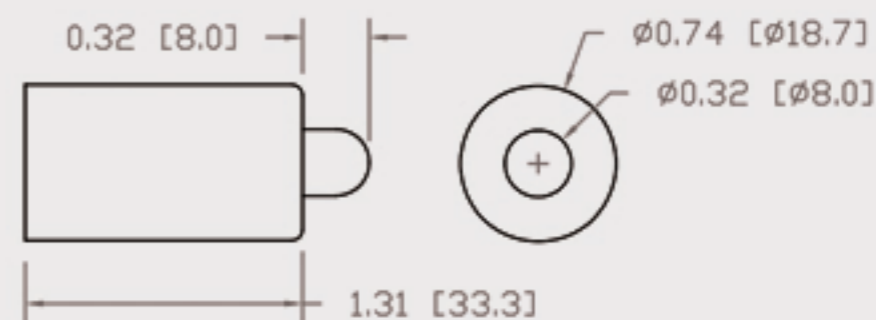

Technical Data Sheets

CUREUV Part No: **194200**

Lamp Type: G36T5L

(A) Total Length: 843mm

(B) Arc Length: 765 mm

(C) Lamp Quartz Diameter : 15 mm

Operating Current: 0.425

Lamp Voltage: 115

Lamp Wattage: 39

Peak UV Output: 253.7nm

Glass Type: Non Ozone

Output UVC Watts: 13

Output $\mu\text{W}/\text{cm}^2$ @ 1m:

Rated Life (hrs): 10,000

Lot Number: _____

Ignition and Seal Certification: _____