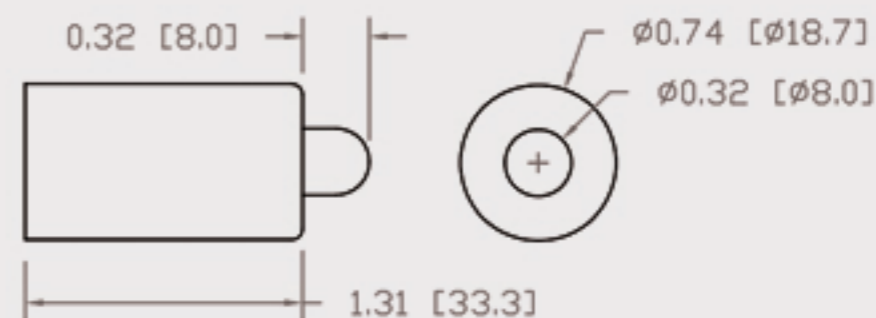

Technical Data Sheets

CUREUV Part No: **194200**

Lamp Type: G36T5L

(A) Total Length: 843mm

(B) Arc Length: 765 mm

(C) Lamp Quartz Diameter : 15 mm

Operating Current: 0.425

Lamp Voltage: 115

Lamp Wattage: 39

Peak UV Output: 253.7nm

Glass Type: Non Ozone

Output UVC Watts: 13

Output $\mu\text{W}/\text{cm}^2$ @ 1m:

Rated Life (hrs): 10,000

Lot Number: _____

Ignition and Seal Certification: _____