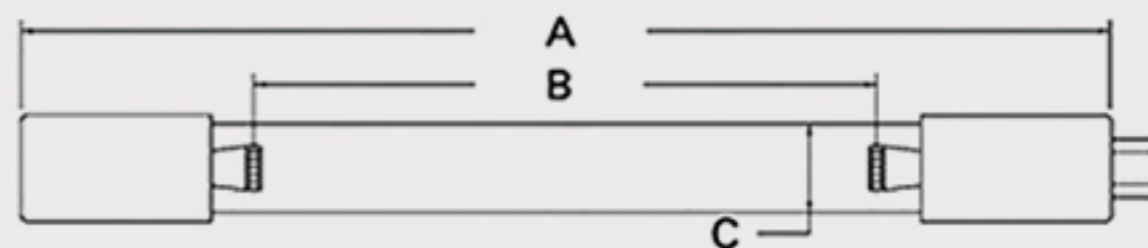

Technical Data Sheets

CUREUV Part No: **194164**

(A) Total Length: 357mm

(B) Arc Length: 275 mm

(C) Lamp Quartz Diameter : 15 mm

Operating Current: 320mA

Lamp Voltage: 56

Lamp Wattage: 16

Peak UV Output: 253.7nm

Glass Type: Non Ozone

Output UVC Watts:

Output $\mu\text{W}/\text{cm}^2$ @ 1m:

Rated Life (hrs): 10,000

Style: 4 Pin

Style: No Hole Base

Lot Number: _____