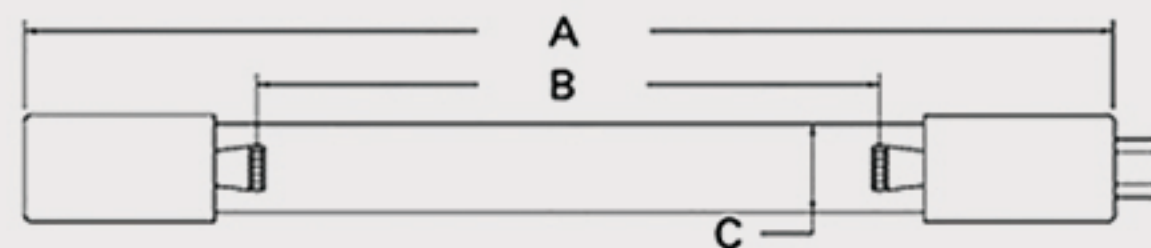

Technical Data Sheets

CUREUV Part No: **194163**

(A) Total Length: 357mm

(B) Arc Length: 275 mm

(C) Lamp Quartz Diameter : 15 mm

Operating Current: 320mA

Lamp Voltage: 56

Lamp Wattage: 16

Peak UV Output: 253.7nm

Glass Type: Non Ozone

Output UVC Watts:

Output uW/cm² @ 1m:

Rated Life (hrs): 10,000

Style: 4 Pin

Style: No Hole Base

Lot Number: _____