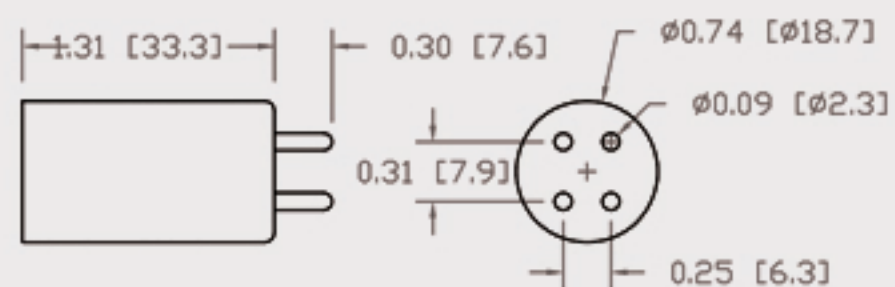

Technical Data Sheets

CUREUV Part No: **194163**

(A) Total Length: 357mm

(B) Arc Length: 275 mm

(C) Lamp Quartz Diameter : 15 mm

Operating Current: 320mA

Lamp Voltage: 56

Lamp Wattage: 16

Peak UV Output: 253.7nm

Glass Type: Non Ozone

Output UVC Watts:

Output uW/cm² @ 1m:

Rated Life (hrs): 10,000

Style: 4 Pin

Style: No Hole Base

Lot Number: _____