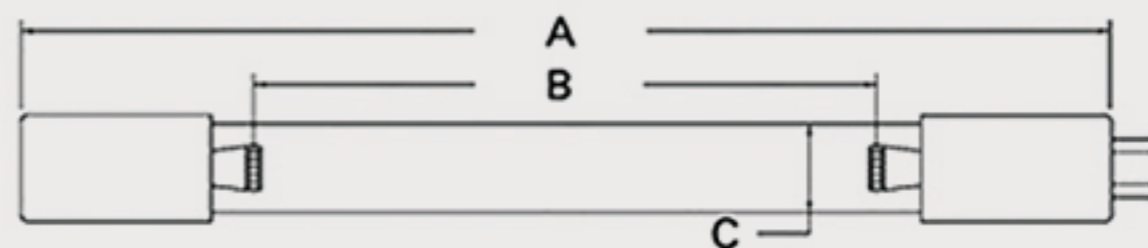

Technical Data Sheets

CUREUV Part No: **194162**

(A) Total Length: 357mm

(B) Arc Length: 275 mm

(C) Lamp Quartz Diameter : 15 mm

Operating Current: 320mA

Lamp Voltage: 56

Lamp Wattage: 16

Peak UV Output: 253.7nm

Glass Type: Non Ozone

Output UVC Watts:

Output uW/cm² @ 1m:

Rated Life (hrs): 10,000

Style: 4 Pin

Style: No Hole Base

Lot Number: _____