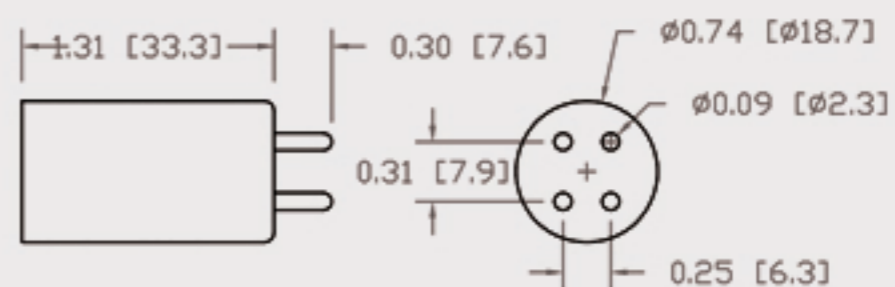

Technical Data Sheets

CUREUV Part No: **194162**

(A) Total Length: 357mm

(B) Arc Length: 275 mm

(C) Lamp Quartz Diameter : 15 mm

Operating Current: 320mA

Lamp Voltage: 56

Lamp Wattage: 16

Peak UV Output: 253.7nm

Glass Type: Non Ozone

Output UVC Watts:

Output uW/cm² @ 1m:

Rated Life (hrs): 10,000

Style: 4 Pin

Style: No Hole Base

Lot Number: _____