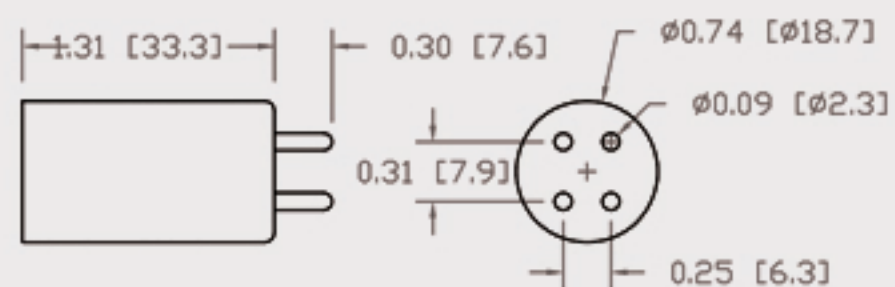

Technical Data Sheets

CUREUV Part No: **194160**

(A) Total Length: 357mm

(B) Arc Length: 275 mm

(C) Lamp Quartz Diameter : 15 mm

Operating Current: 320mA

Lamp Voltage: 56

Lamp Wattage: 16

Peak UV Output: 253.7nm

Glass Type: Non Ozone

Output UVC Watts:

Output $\mu\text{W}/\text{cm}^2$ @ 1m:

Rated Life (hrs): 10,000

Style: 4 Pin

Style: No Hole Base

Lot Number: _____