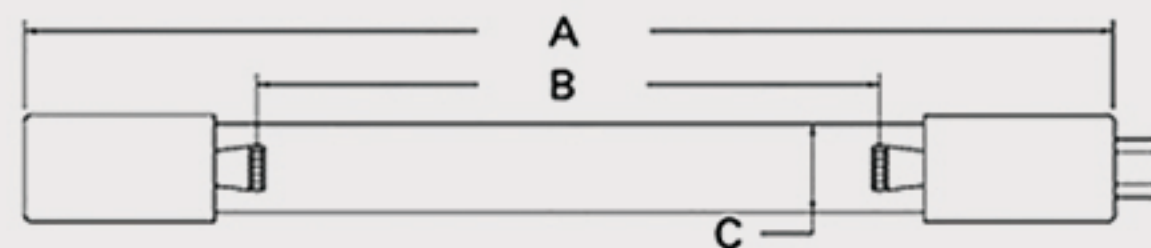

Technical Data Sheets

CUREUV Part No: **194160**

(A) Total Length: 357mm

(B) Arc Length: 275 mm

(C) Lamp Quartz Diameter : 15 mm

Operating Current: 320mA

Lamp Voltage: 56

Lamp Wattage: 16

Peak UV Output: 253.7nm

Glass Type: Non Ozone

Output UVC Watts:

Output $\mu\text{W}/\text{cm}^2$ @ 1m:

Rated Life (hrs): 10,000

Style: 4 Pin

Style: No Hole Base

Lot Number: _____