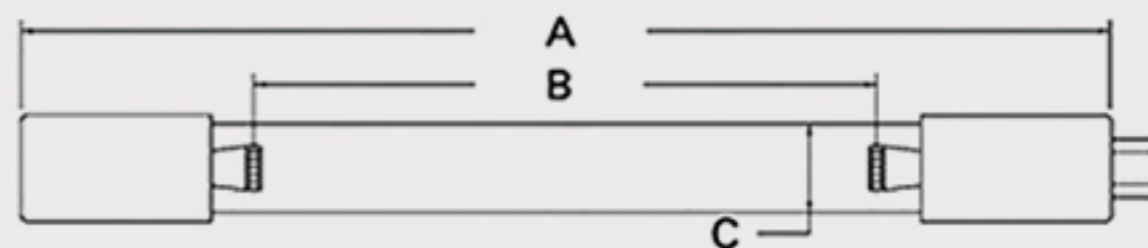

Technical Data Sheets

CUREUV Part No: **194159**

(A) Total Length: 357mm

(B) Arc Length: 275 mm

(C) Lamp Quartz Diameter : 15 mm

Operating Current: 320mA

Lamp Voltage: 56

Lamp Wattage: 16

Peak UV Output: 253.7nm

Glass Type: Non Ozone

Output UVC Watts:

Output $\mu\text{W}/\text{cm}^2$ @ 1m:

Rated Life (hrs): 10,000

Style: 4 Pin

Style: No Hole Base

Lot Number: _____