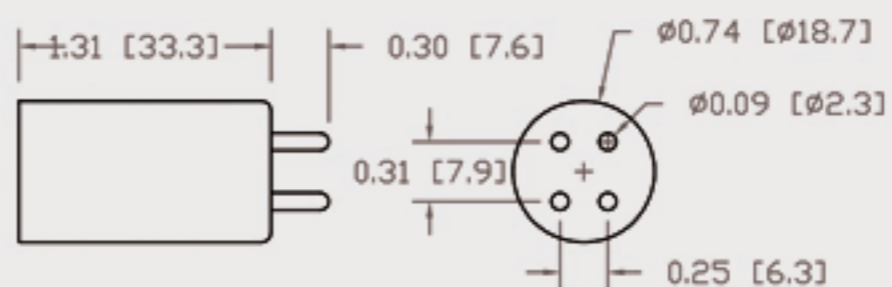

Technical Data Sheets

CUREUV Part No: **194159**

(A) Total Length: 357mm

(B) Arc Length: 275 mm

(C) Lamp Quartz Diameter : 15 mm

Operating Current: 320mA

Lamp Voltage: 56

Lamp Wattage: 16

Peak UV Output: 253.7nm

Glass Type: Non Ozone

Output UVC Watts:

Output $\mu\text{W}/\text{cm}^2$ @ 1m:

Rated Life (hrs): 10,000

Style: 4 Pin

Style: No Hole Base

Lot Number: _____