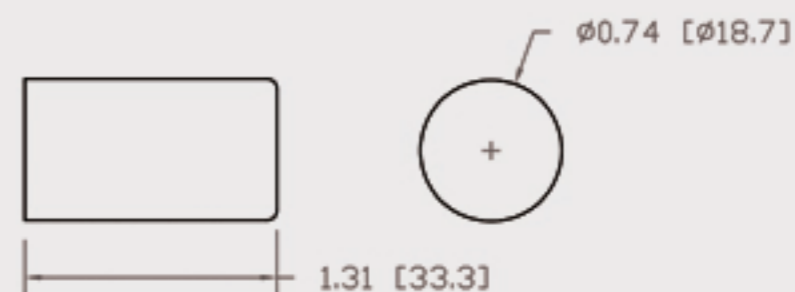

# Technical Data Sheets

CUREUV Part No: **194158**

(A) Total Length: 357mm

(B) Arc Length: 275 mm

(C) Lamp Quartz Diameter : 15 mm

Operating Current: 320mA

Lamp Voltage: 56

Lamp Wattage: 16

Peak UV Output: 253.7nm

Glass Type: Non Ozone

Output UVC Watts:

Output uW/cm<sup>2</sup> @ 1m:

Rated Life (hrs): 10,000

Style: 4 Pin

Style: No Hole Base

Lot Number: \_\_\_\_\_