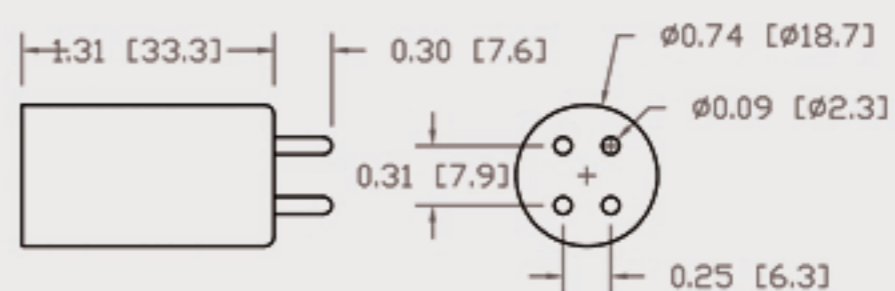

# Technical Data Sheets

CUREUV Part No: **194158**

(A) Total Length: 357mm

(B) Arc Length: 275 mm

(C) Lamp Quartz Diameter : 15 mm

Operating Current: 320mA

Lamp Voltage: 56

Lamp Wattage: 16

Peak UV Output: 253.7nm

Glass Type: Non Ozone

Output UVC Watts:

Output uW/cm<sup>2</sup> @ 1m:

Rated Life (hrs): 10,000

Style: 4 Pin

Style: No Hole Base

Lot Number: \_\_\_\_\_