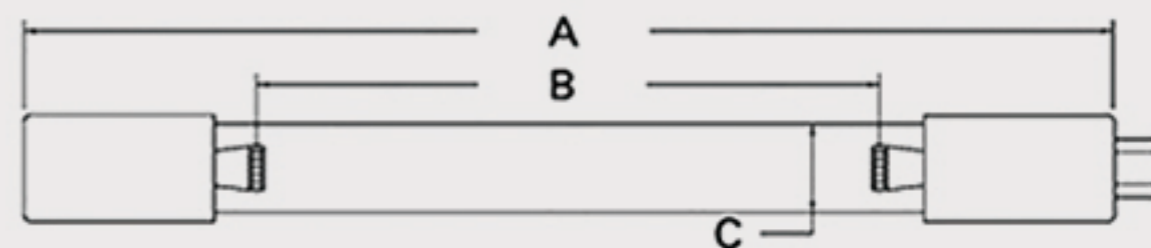

# Technical Data Sheets

CUREUV Part No: **194158**

(A) Total Length: 357mm

(B) Arc Length: 275 mm

(C) Lamp Quartz Diameter : 15 mm

Operating Current: 320mA

Lamp Voltage: 56

Lamp Wattage: 16

Peak UV Output: 253.7nm

Glass Type: Non Ozone

Output UVC Watts:

Output uW/cm<sup>2</sup> @ 1m:

Rated Life (hrs): 10,000

Style: 4 Pin

Style: No Hole Base

Lot Number: \_\_\_\_\_