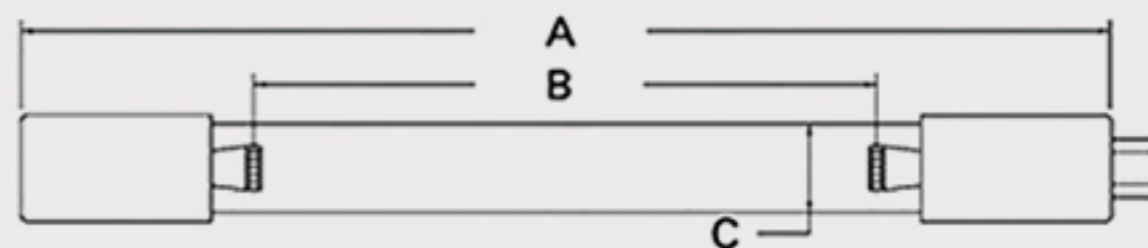

# Technical Data Sheets

CUREUV Part No: **194157**

(A) Total Length: 357mm

(B) Arc Length: 275 mm

(C) Lamp Quartz Diameter : 15 mm

Operating Current: 320mA

Lamp Voltage: 56

Lamp Wattage: 16

Peak UV Output: 253.7nm

Glass Type: Non Ozone

Output UVC Watts:

Output  $\mu\text{W}/\text{cm}^2$  @ 1m:

Rated Life (hrs): 10,000

Style: 4 Pin

Style: No Hole Base

Lot Number: \_\_\_\_\_