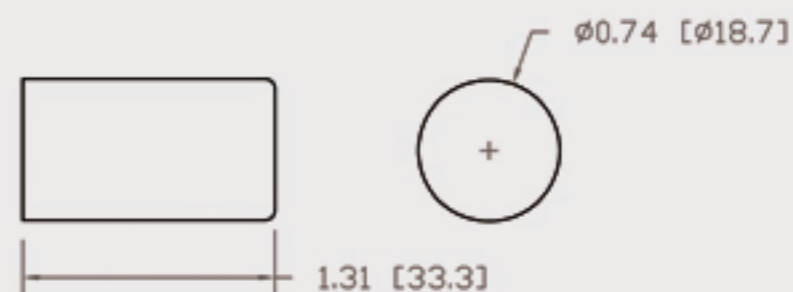

# Technical Data Sheets

CUREUV Part No: **194157**

(A) Total Length: 357mm

(B) Arc Length: 275 mm

(C) Lamp Quartz Diameter : 15 mm

Operating Current: 320mA

Lamp Voltage: 56

Lamp Wattage: 16

Peak UV Output: 253.7nm

Glass Type: Non Ozone

Output UVC Watts:

Output  $\mu\text{W}/\text{cm}^2$  @ 1m:

Rated Life (hrs): 10,000

Style: 4 Pin

Style: No Hole Base

Lot Number: \_\_\_\_\_