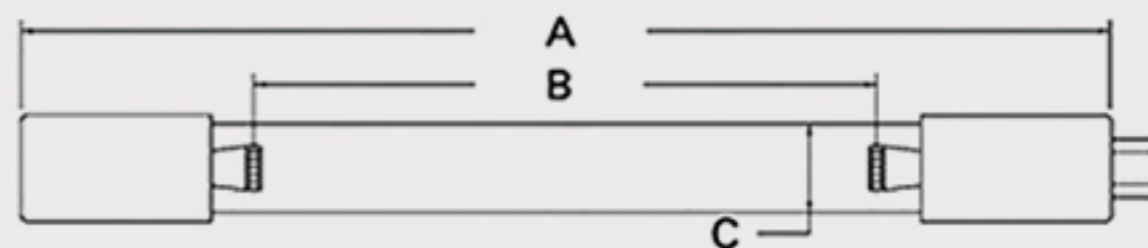

Technical Data Sheets

CUREUV Part No: **194156**

(A) Total Length: 357mm

(B) Arc Length: 275 mm

(C) Lamp Quartz Diameter : 15 mm

Operating Current: 320mA

Lamp Voltage: 56

Lamp Wattage: 16

Peak UV Output: 253.7nm

Glass Type: Non Ozone

Output UVC Watts:

Output $\mu\text{W}/\text{cm}^2$ @ 1m:

Rated Life (hrs): 10,000

Style: 4 Pin

Style: No Hole Base

Lot Number: _____