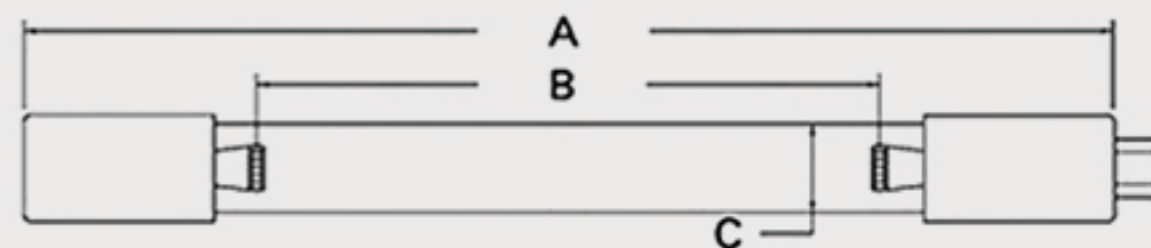

Technical Data Sheets

CUREUV Part No: **194153**

(A) Total Length: 357mm

(B) Arc Length: 275 mm

(C) Lamp Quartz Diameter : 15 mm

Operating Current: 320mA

Lamp Voltage: 56

Lamp Wattage: 16

Peak UV Output: 253.7nm

Glass Type: Non Ozone

Output UVC Watts:

Output $\mu\text{W}/\text{cm}^2$ @ 1m:

Rated Life (hrs): 10,000

Style: 4 Pin

Style: No Hole Base

Lot Number: _____