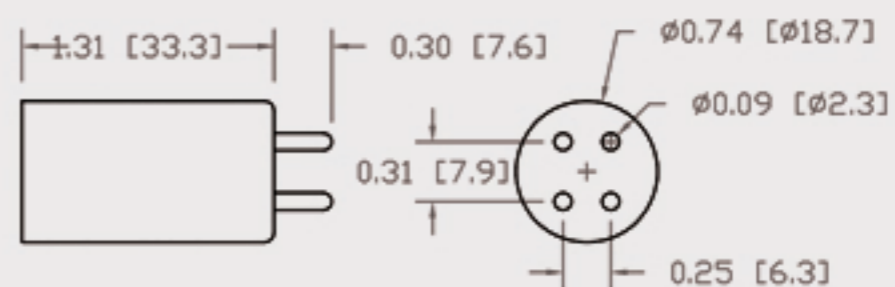

Technical Data Sheets

CUREUV Part No: **194153**

(A) Total Length: 357mm

(B) Arc Length: 275 mm

(C) Lamp Quartz Diameter : 15 mm

Operating Current: 320mA

Lamp Voltage: 56

Lamp Wattage: 16

Peak UV Output: 253.7nm

Glass Type: Non Ozone

Output UVC Watts:

Output $\mu\text{W}/\text{cm}^2$ @ 1m:

Rated Life (hrs): 10,000

Style: 4 Pin

Style: No Hole Base

Lot Number: _____