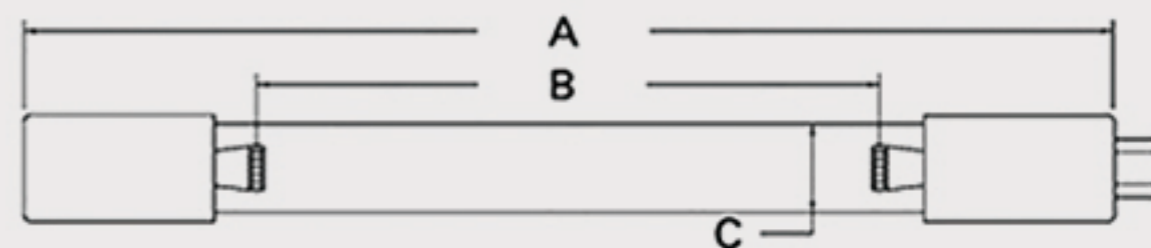

Technical Data Sheets

CUREUV Part No: **194151**

(A) Total Length: 357mm

(B) Arc Length: 275 mm

(C) Lamp Quartz Diameter : 15 mm

Operating Current: 320mA

Lamp Voltage: 56

Lamp Wattage: 16

Peak UV Output: 253.7nm

Glass Type: Non Ozone

Output UVC Watts:

Output uW/cm² @ 1m:

Rated Life (hrs): 10,000

Style: 4 Pin

Style: No Hole Base

Lot Number: _____