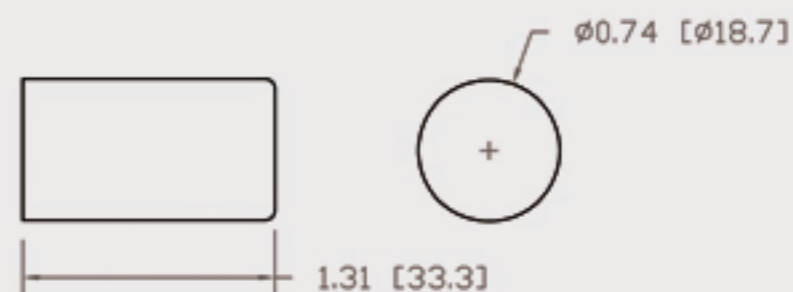

Technical Data Sheets

CUREUV Part No: **194151**

(A) Total Length: 357mm

(B) Arc Length: 275 mm

(C) Lamp Quartz Diameter : 15 mm

Operating Current: 320mA

Lamp Voltage: 56

Lamp Wattage: 16

Peak UV Output: 253.7nm

Glass Type: Non Ozone

Output UVC Watts:

Output uW/cm² @ 1m:

Rated Life (hrs): 10,000

Style: 4 Pin

Style: No Hole Base

Lot Number: _____