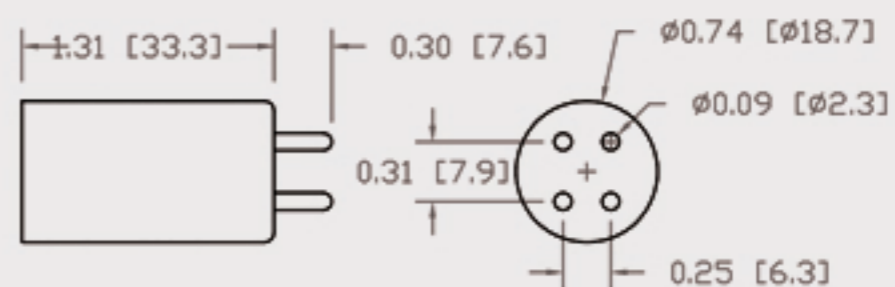

Technical Data Sheets

CUREUV Part No: **194150**

(A) Total Length: 357mm

(B) Arc Length: 275 mm

(C) Lamp Quartz Diameter : 15 mm

Operating Current: 320mA

Lamp Voltage: 56

Lamp Wattage: 16

Peak UV Output: 253.7nm

Glass Type: Non Ozone

Output UVC Watts:

Output uW/cm² @ 1m:

Rated Life (hrs): 10,000

Style: 4 Pin

Style: No Hole Base

Lot Number: _____