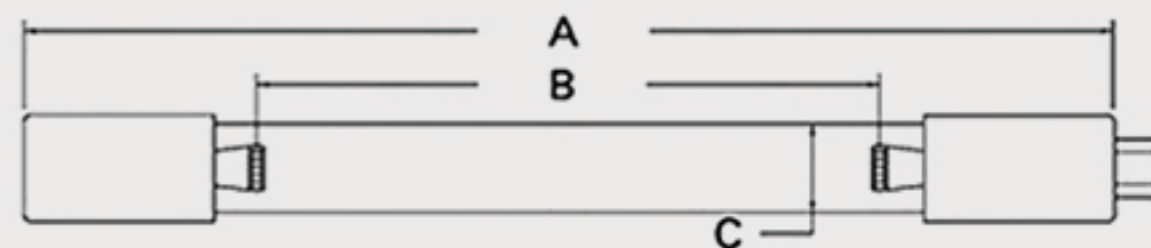

Technical Data Sheets

CUREUV Part No: **194150**

(A) Total Length: 357mm

(B) Arc Length: 275 mm

(C) Lamp Quartz Diameter : 15 mm

Operating Current: 320mA

Lamp Voltage: 56

Lamp Wattage: 16

Peak UV Output: 253.7nm

Glass Type: Non Ozone

Output UVC Watts:

Output uW/cm² @ 1m:

Rated Life (hrs): 10,000

Style: 4 Pin

Style: No Hole Base

Lot Number: _____