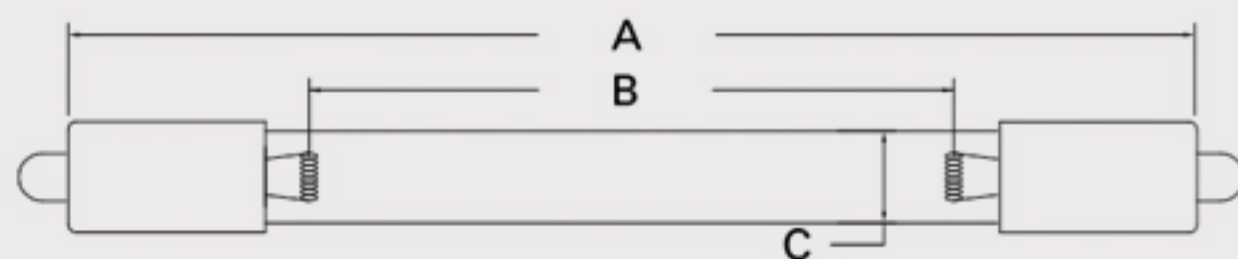

Technical Data Sheets

CUREUV Part No: **194147**

Lamp Type: G36T5L

(A) Total Length: 843mm

(B) Arc Length: 765 mm

(C) Lamp Quartz Diameter : 15 mm

Operating Current: 0.425

Lamp Voltage: 115

Lamp Wattage: 39

Peak UV Output: 253.7nm

Glass Type: Non Ozone

Output UVC Watts: 13

Output uW/cm² @ 1m:

Rated Life (hrs): 10,000

Lot Number: _____

Ignition and Seal Certification: _____