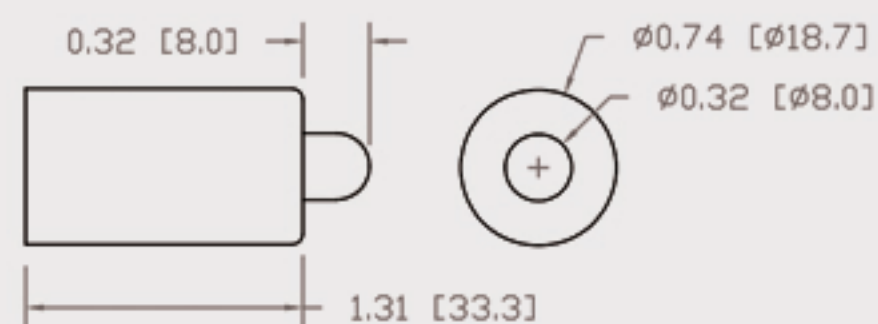

Technical Data Sheets

CUREUV Part No: **194147**

Lamp Type: G36T5L

(A) Total Length: 843mm

(B) Arc Length: 765 mm

(C) Lamp Quartz Diameter : 15 mm

Operating Current: 0.425

Lamp Voltage: 115

Lamp Wattage: 39

Peak UV Output: 253.7nm

Glass Type: Non Ozone

Output UVC Watts: 13

Output uW/cm² @ 1m:

Rated Life (hrs): 10,000

Lot Number: _____

Ignition and Seal Certification: _____