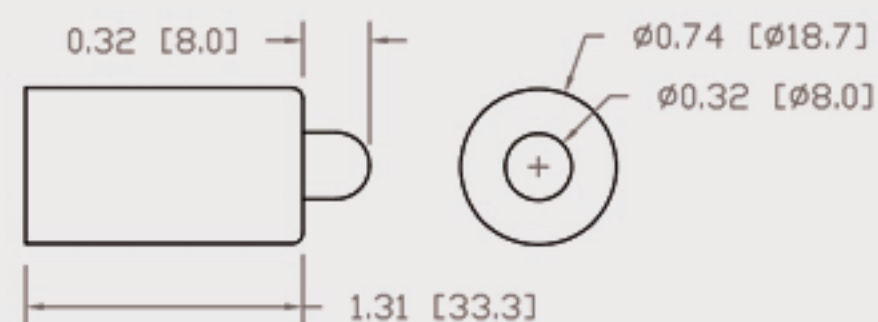

Technical Data Sheets

CUREUV Part No: **194147**

Lamp Type: G36T5L

(A) Total Length: 843mm

(B) Arc Length: 765 mm

(C) Lamp Quartz Diameter : 15 mm

Operating Current: 0.425

Lamp Voltage: 115

Lamp Wattage: 39

Peak UV Output: 253.7nm

Glass Type: Non Ozone

Output UVC Watts: 13

Output uW/cm² @ 1m:

Rated Life (hrs): 10,000

Lot Number: _____

Ignition and Seal Certification: _____