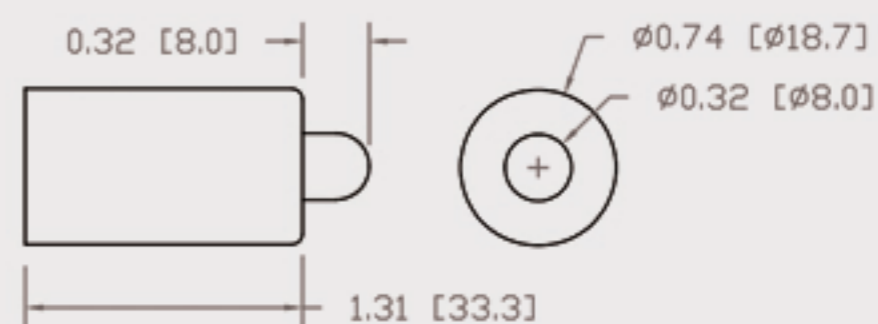

Technical Data Sheets

CUREUV Part No: **194146**

Lamp Type: G36T5L

(A) Total Length: 843mm

(B) Arc Length: 765 mm

(C) Lamp Quartz Diameter : 15 mm

Operating Current: 0.425

Lamp Voltage: 115

Lamp Wattage: 39

Peak UV Output: 253.7nm

Glass Type: Non Ozone

Output UVC Watts: 13

Output uW/cm² @ 1m:

Rated Life (hrs): 10,000

Lot Number: _____

Ignition and Seal Certification: _____