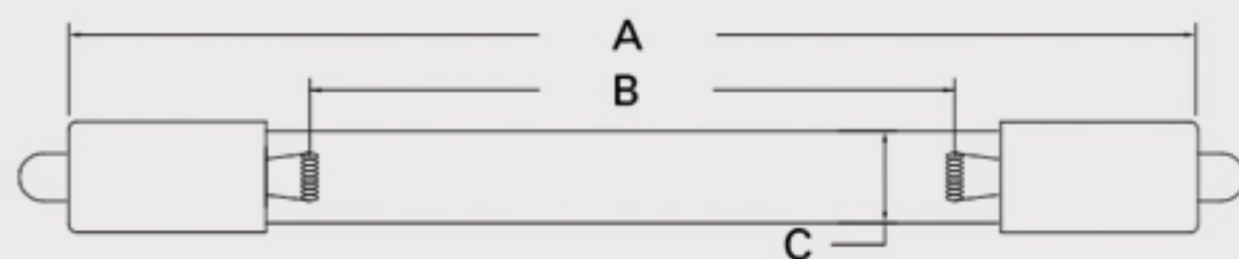

Technical Data Sheets

CUREUV Part No: **194146**

Lamp Type: G36T5L

(A) Total Length: 843mm

(B) Arc Length: 765 mm

(C) Lamp Quartz Diameter : 15 mm

Operating Current: 0.425

Lamp Voltage: 115

Lamp Wattage: 39

Peak UV Output: 253.7nm

Glass Type: Non Ozone

Output UVC Watts: 13

Output uW/cm² @ 1m:

Rated Life (hrs): 10,000

Lot Number: _____

Ignition and Seal Certification: _____