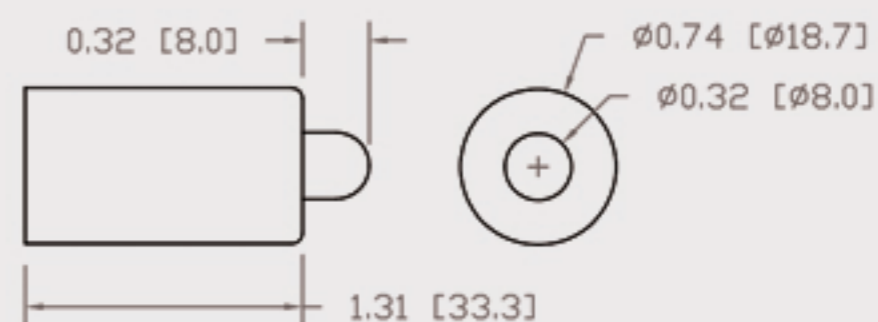

Technical Data Sheets

CUREUV Part No: **194146**

Lamp Type: G36T5L

(A) Total Length: 843mm

(B) Arc Length: 765 mm

(C) Lamp Quartz Diameter : 15 mm

Operating Current: 0.425

Lamp Voltage: 115

Lamp Wattage: 39

Peak UV Output: 253.7nm

Glass Type: Non Ozone

Output UVC Watts: 13

Output uW/cm² @ 1m:

Rated Life (hrs): 10,000

Lot Number: _____

Ignition and Seal Certification: _____