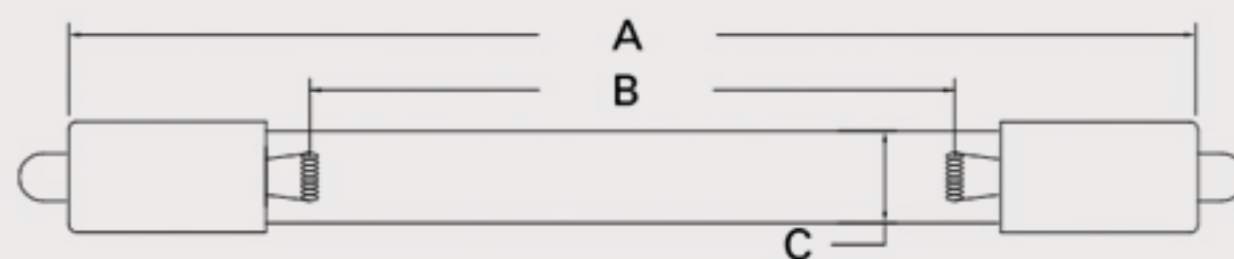

Technical Data Sheets

CUREUV Part No: **194145**

Lamp Type: G36T5L

(A) Total Length: 843mm

(B) Arc Length: 765 mm

(C) Lamp Quartz Diameter : 15 mm

Operating Current: 0.425

Lamp Voltage: 115

Lamp Wattage: 39

Peak UV Output: 253.7nm

Glass Type: Non Ozone

Output UVC Watts: 13

Output uW/cm² @ 1m:

Rated Life (hrs): 10,000

Lot Number: _____

Ignition and Seal Certification: _____