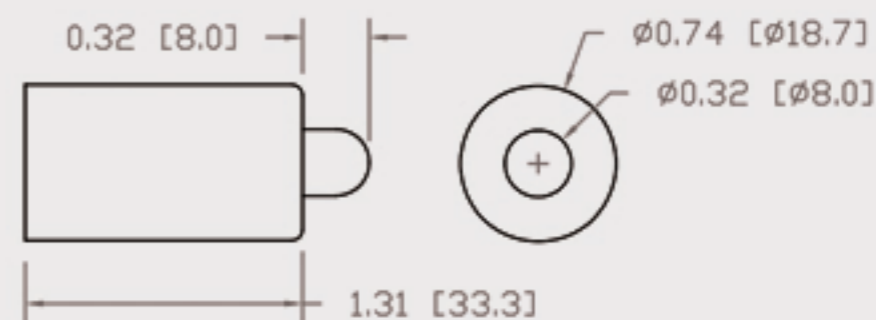

Technical Data Sheets

CUREUV Part No: **194145**

Lamp Type: G36T5L

(A) Total Length: 843mm

(B) Arc Length: 765 mm

(C) Lamp Quartz Diameter : 15 mm

Operating Current: 0.425

Lamp Voltage: 115

Lamp Wattage: 39

Peak UV Output: 253.7nm

Glass Type: Non Ozone

Output UVC Watts: 13

Output uW/cm² @ 1m:

Rated Life (hrs): 10,000

Lot Number: _____

Ignition and Seal Certification: _____