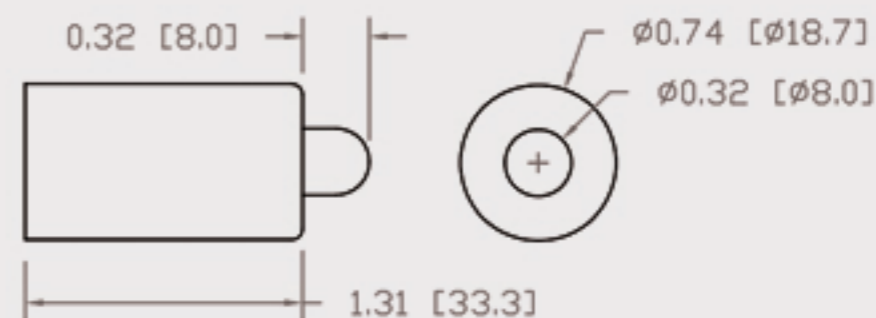

Technical Data Sheets

CUREUV Part No: **194145**

Lamp Type: G36T5L

(A) Total Length: 843mm

(B) Arc Length: 765 mm

(C) Lamp Quartz Diameter : 15 mm

Operating Current: 0.425

Lamp Voltage: 115

Lamp Wattage: 39

Peak UV Output: 253.7nm

Glass Type: Non Ozone

Output UVC Watts: 13

Output uW/cm² @ 1m:

Rated Life (hrs): 10,000

Lot Number: _____

Ignition and Seal Certification: _____