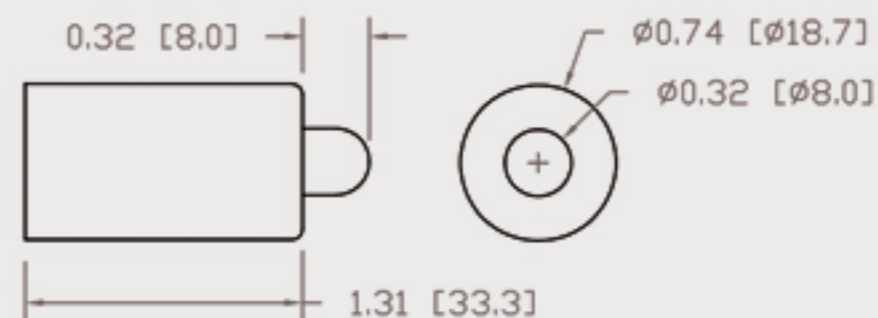

Technical Data Sheets

CUREUV Part No: **194142**

Lamp Type: G36T5L

(A) Total Length: 843mm

(B) Arc Length: 765 mm

(C) Lamp Quartz Diameter : 15 mm

Operating Current: 0.425

Lamp Voltage: 115

Lamp Wattage: 39

Peak UV Output: 253.7nm

Glass Type: Non Ozone

Output UVC Watts: 13

Output uW/cm² @ 1m:

Rated Life (hrs): 10,000

Lot Number: _____

Ignition and Seal Certification: _____