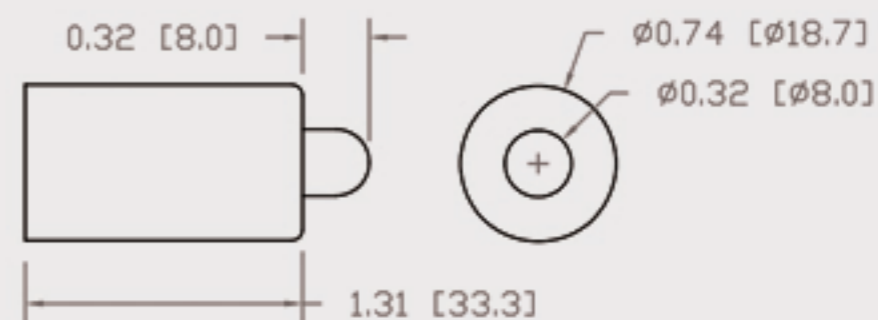

Technical Data Sheets

CUREUV Part No: **194142**

Lamp Type: G36T5L

(A) Total Length: 843mm

(B) Arc Length: 765 mm

(C) Lamp Quartz Diameter : 15 mm

Operating Current: 0.425

Lamp Voltage: 115

Lamp Wattage: 39

Peak UV Output: 253.7nm

Glass Type: Non Ozone

Output UVC Watts: 13

Output uW/cm² @ 1m:

Rated Life (hrs): 10,000

Lot Number: _____

Ignition and Seal Certification: _____