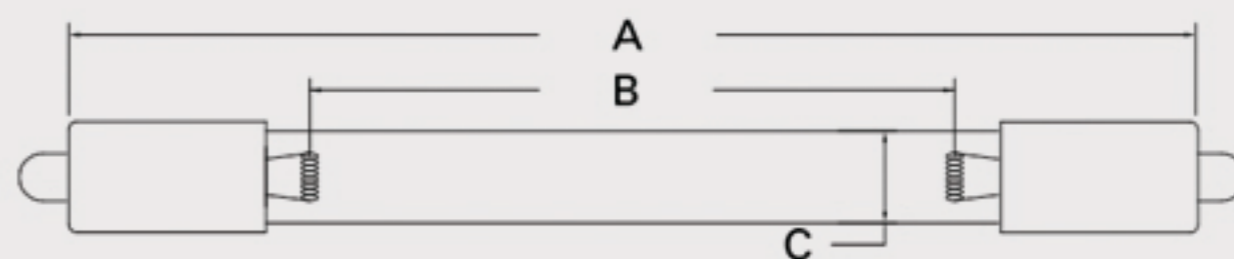

Technical Data Sheets

CUREUV Part No: **194142**

Lamp Type: G36T5L

(A) Total Length: 843mm

(B) Arc Length: 765 mm

(C) Lamp Quartz Diameter : 15 mm

Operating Current: 0.425

Lamp Voltage: 115

Lamp Wattage: 39

Peak UV Output: 253.7nm

Glass Type: Non Ozone

Output UVC Watts: 13

Output uW/cm² @ 1m:

Rated Life (hrs): 10,000

Lot Number: _____

Ignition and Seal Certification: _____