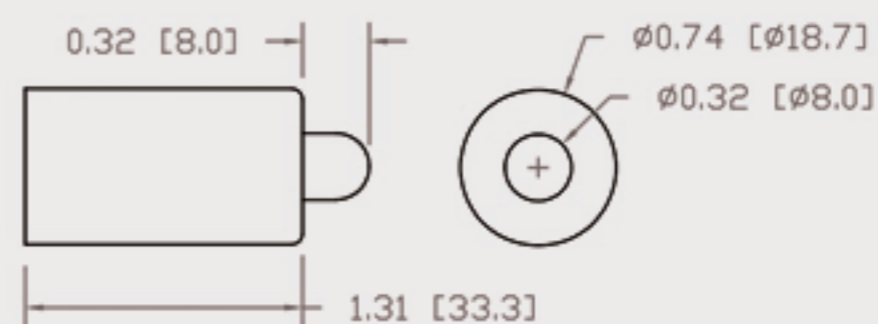

Technical Data Sheets

CUREUV Part No: **194141**

Lamp Type: G36T5L

(A) Total Length: 843mm

(B) Arc Length: 765 mm

(C) Lamp Quartz Diameter : 15 mm

Operating Current: 0.425

Lamp Voltage: 115

Lamp Wattage: 39

Peak UV Output: 253.7nm

Glass Type: Non Ozone

Output UVC Watts: 13

Output uW/cm² @ 1m:

Rated Life (hrs): 10,000

Lot Number: _____

Ignition and Seal Certification: _____