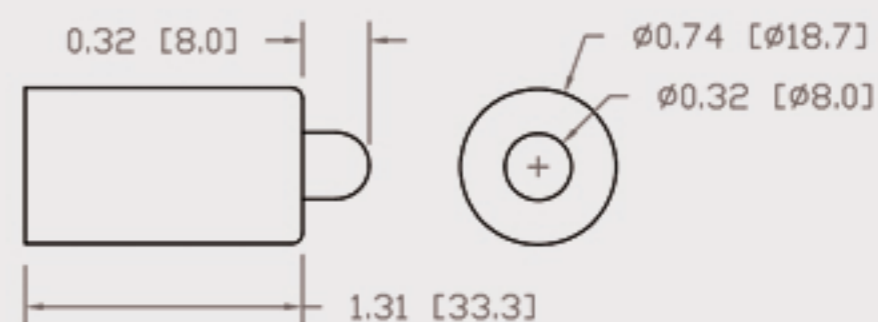

Technical Data Sheets

CUREUV Part No: **194141**

Lamp Type: G36T5L

(A) Total Length: 843mm

(B) Arc Length: 765 mm

(C) Lamp Quartz Diameter : 15 mm

Operating Current: 0.425

Lamp Voltage: 115

Lamp Wattage: 39

Peak UV Output: 253.7nm

Glass Type: Non Ozone

Output UVC Watts: 13

Output uW/cm² @ 1m:

Rated Life (hrs): 10,000

Lot Number: _____

Ignition and Seal Certification: _____