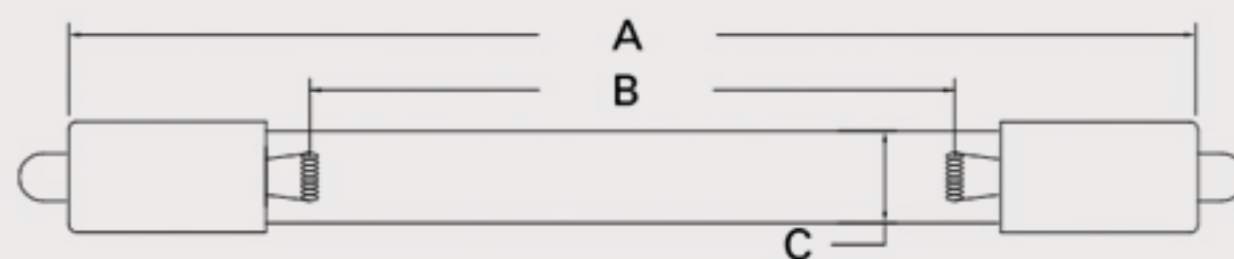

Technical Data Sheets

CUREUV Part No: **194141**

Lamp Type: G36T5L

(A) Total Length: 843mm

(B) Arc Length: 765 mm

(C) Lamp Quartz Diameter : 15 mm

Operating Current: 0.425

Lamp Voltage: 115

Lamp Wattage: 39

Peak UV Output: 253.7nm

Glass Type: Non Ozone

Output UVC Watts: 13

Output uW/cm² @ 1m:

Rated Life (hrs): 10,000

Lot Number: _____

Ignition and Seal Certification: _____