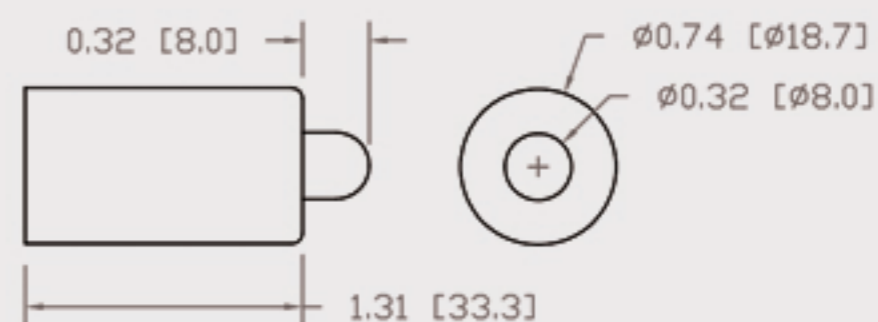

Technical Data Sheets

CUREUV Part No: **194140**

Lamp Type: G36T5L

(A) Total Length: 843mm

(B) Arc Length: 765 mm

(C) Lamp Quartz Diameter : 15 mm

Operating Current: 0.425

Lamp Voltage: 115

Lamp Wattage: 39

Peak UV Output: 253.7nm

Glass Type: Non Ozone

Output UVC Watts: 13

Output $\mu\text{W}/\text{cm}^2$ @ 1m:

Rated Life (hrs): 10,000

Lot Number: _____

Ignition and Seal Certification: _____