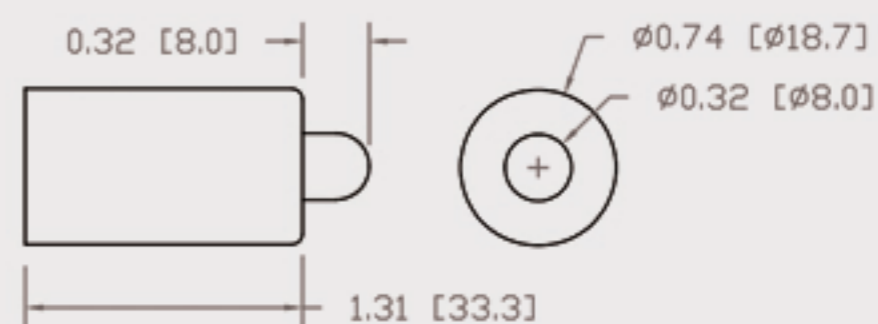

Technical Data Sheets

CUREUV Part No: **194140**

Lamp Type: G36T5L

(A) Total Length: 843mm

(B) Arc Length: 765 mm

(C) Lamp Quartz Diameter : 15 mm

Operating Current: 0.425

Lamp Voltage: 115

Lamp Wattage: 39

Peak UV Output: 253.7nm

Glass Type: Non Ozone

Output UVC Watts: 13

Output $\mu\text{W}/\text{cm}^2$ @ 1m:

Rated Life (hrs): 10,000

Lot Number: _____

Ignition and Seal Certification: _____