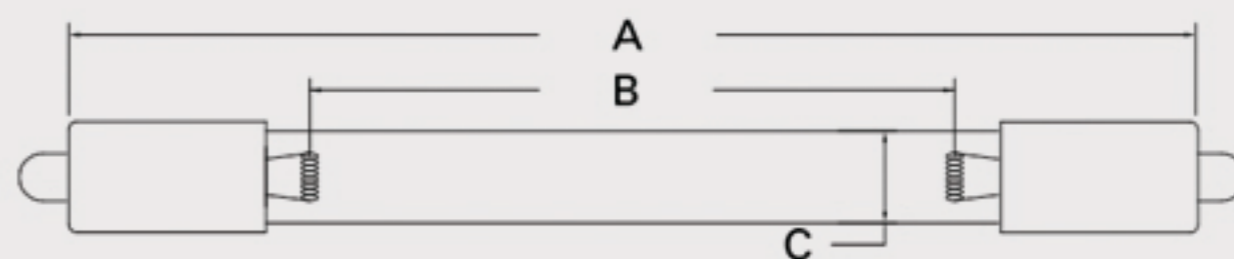

Technical Data Sheets

CUREUV Part No: **194140**

Lamp Type: G36T5L

(A) Total Length: 843mm

(B) Arc Length: 765 mm

(C) Lamp Quartz Diameter : 15 mm

Operating Current: 0.425

Lamp Voltage: 115

Lamp Wattage: 39

Peak UV Output: 253.7nm

Glass Type: Non Ozone

Output UVC Watts: 13

Output $\mu\text{W}/\text{cm}^2$ @ 1m:

Rated Life (hrs): 10,000

Lot Number: _____

Ignition and Seal Certification: _____