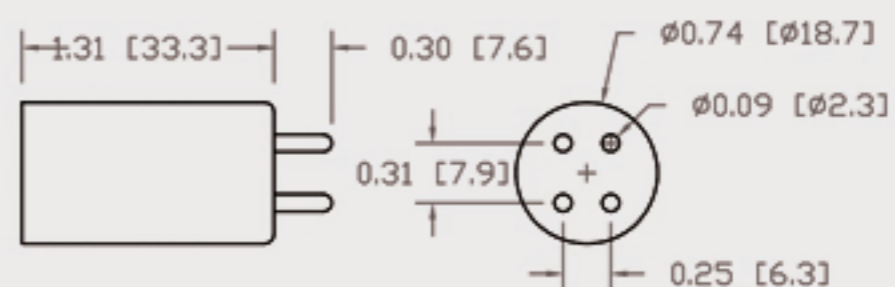

Technical Data Sheets

CUREUV Part No: **194107**

(A) Total Length: 436 mm

(B) Arc Length: 350 mm

(C) Lamp Quartz Diameter : 15 mm

Operating Current: 800mA

Lamp Voltage:

Lamp Wattage: 48

Peak UV Output: 253.7nm

Glass Type: Non Ozone

Output UVC Watts: 13

Output $\mu\text{W}/\text{cm}^2$ @ 1m: 120

Rated Life (hrs): 10,000

Style: 4 Pin

Style: No Hole Base

Lot Number: _____