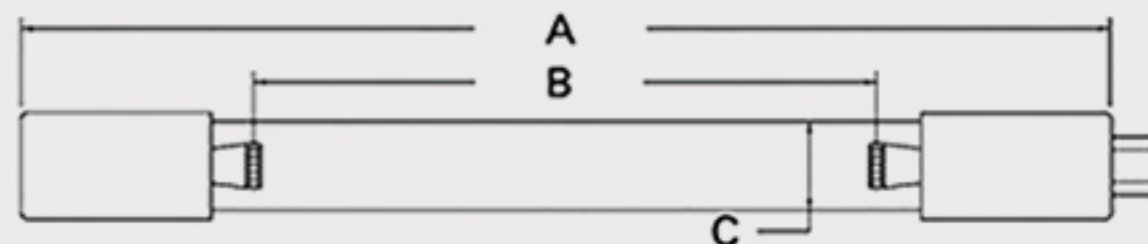

Technical Data Sheets

CUREUV Part No: **194107**

(A) Total Length: 436 mm

(B) Arc Length: 350 mm

(C) Lamp Quartz Diameter : 15 mm

Operating Current: 800mA

Lamp Voltage:

Lamp Wattage: 48

Peak UV Output: 253.7nm

Glass Type: Non Ozone

Output UVC Watts: 13

Output $\mu\text{W}/\text{cm}^2$ @ 1m: 120

Rated Life (hrs): 10,000

Style: 4 Pin

Style: No Hole Base

Lot Number: _____