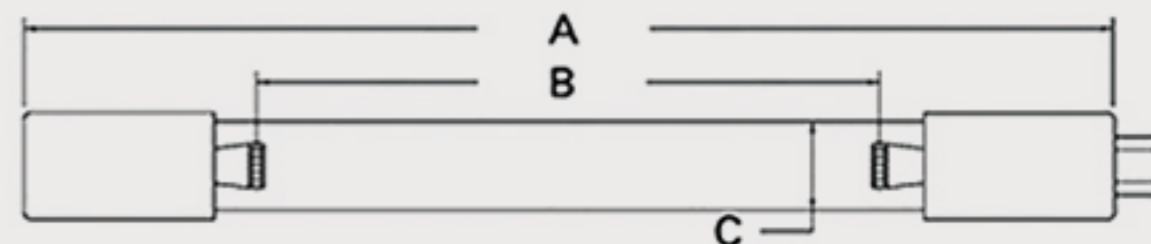

# Technical Data Sheets

CUREUV Part No: **194106**

(A) Total Length: 436 mm

(B) Arc Length: 350 mm

(C) Lamp Quartz Diameter : 15 mm

Operating Current: 800mA

Lamp Voltage:

Lamp Wattage: 48

Peak UV Output: 253.7nm

Glass Type: Non Ozone

Output UVC Watts: 13

Output uW/cm<sup>2</sup> @ 1m: 120

Rated Life (hrs): 10,000

Style: 4 Pin

Style: No Hole Base

Lot Number: \_\_\_\_\_