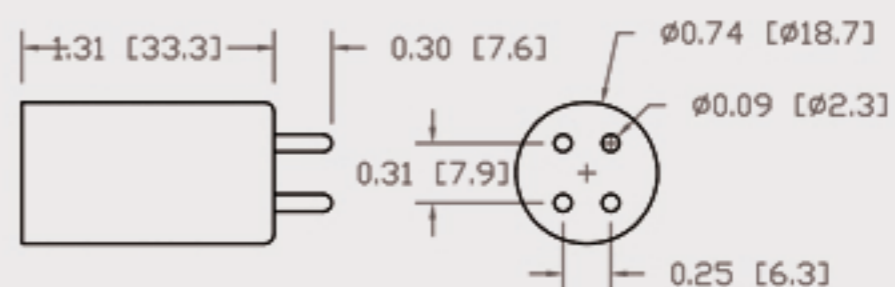

# Technical Data Sheets

CUREUV Part No: **194106**

(A) Total Length: 436 mm

(B) Arc Length: 350 mm

(C) Lamp Quartz Diameter : 15 mm

Operating Current: 800mA

Lamp Voltage:

Lamp Wattage: 48

Peak UV Output: 253.7nm

Glass Type: Non Ozone

Output UVC Watts: 13

Output uW/cm<sup>2</sup> @ 1m: 120

Rated Life (hrs): 10,000

Style: 4 Pin

Style: No Hole Base

Lot Number: \_\_\_\_\_