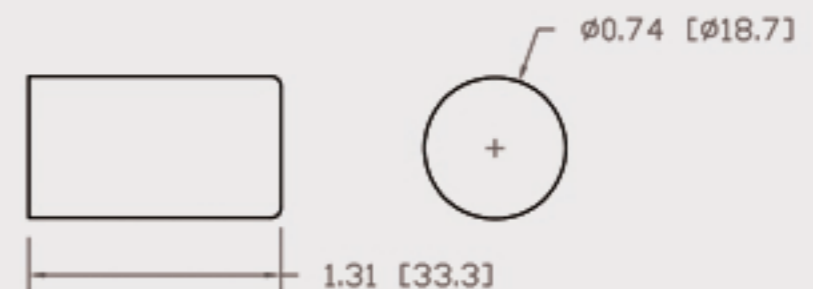

# Technical Data Sheets

CUREUV Part No: **194105**

(A) Total Length: 436 mm

(B) Arc Length: 350 mm

(C) Lamp Quartz Diameter : 15 mm

Operating Current: 800mA

Lamp Voltage:

Lamp Wattage: 48

Peak UV Output: 253.7nm

Glass Type: Non Ozone

Output UVC Watts: 13

Output uW/cm<sup>2</sup> @ 1m: 120

Rated Life (hrs): 10,000

Style: 4 Pin

Style: No Hole Base

Lot Number: \_\_\_\_\_