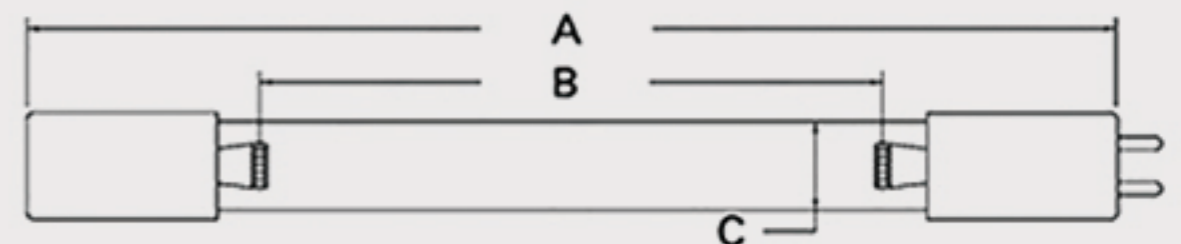

# Technical Data Sheets

CUREUV Part No: **194105**

(A) Total Length: 436 mm

(B) Arc Length: 350 mm

(C) Lamp Quartz Diameter : 15 mm

Operating Current: 800mA

Lamp Voltage:

Lamp Wattage: 48

Peak UV Output: 253.7nm

Glass Type: Non Ozone

Output UVC Watts: 13

Output uW/cm<sup>2</sup> @ 1m: 120

Rated Life (hrs): 10,000

Style: 4 Pin

Style: No Hole Base

Lot Number: \_\_\_\_\_