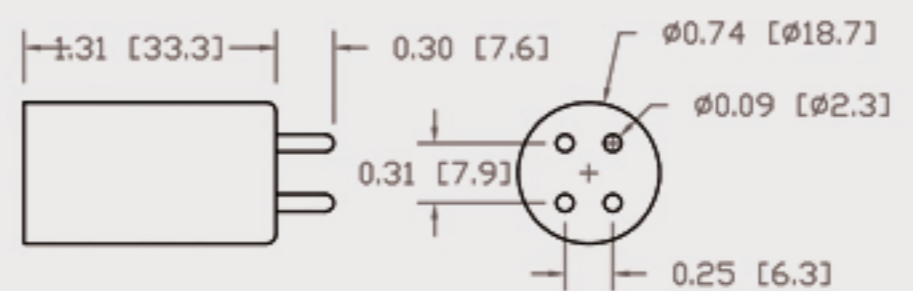

# Technical Data Sheets

CUREUV Part No: **194105**

(A) Total Length: 436 mm

(B) Arc Length: 350 mm

(C) Lamp Quartz Diameter : 15 mm

Operating Current: 800mA

Lamp Voltage:

Lamp Wattage: 48

Peak UV Output: 253.7nm

Glass Type: Non Ozone

Output UVC Watts: 13

Output uW/cm<sup>2</sup> @ 1m: 120

Rated Life (hrs): 10,000

Style: 4 Pin

Style: No Hole Base

Lot Number: \_\_\_\_\_