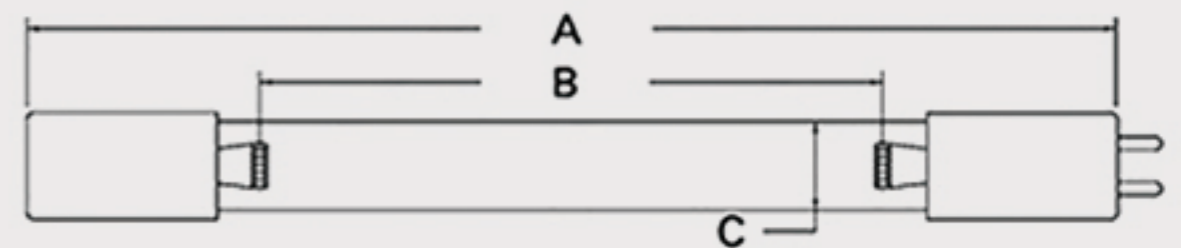

Technical Data Sheets

CUREUV Part No: **194104**

(A) Total Length: 436 mm

(B) Arc Length: 350 mm

(C) Lamp Quartz Diameter : 15 mm

Operating Current: 800mA

Lamp Voltage:

Lamp Wattage: 48

Peak UV Output: 253.7nm

Glass Type: Non Ozone

Output UVC Watts: 13

Output uW/cm² @ 1m: 120

Rated Life (hrs): 10,000

Style: 4 Pin

Style: No Hole Base

Lot Number: _____