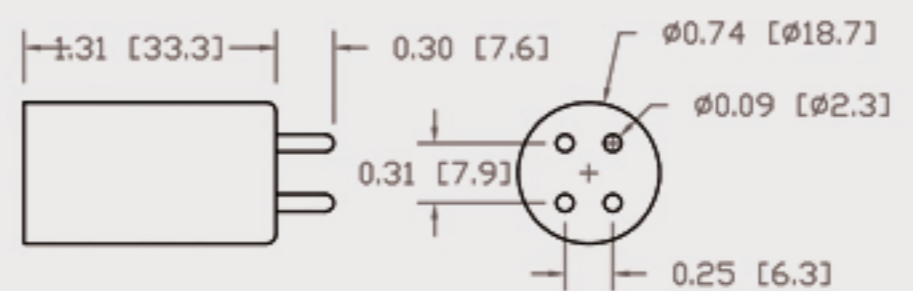

Technical Data Sheets

CUREUV Part No: **194104**

(A) Total Length: 436 mm

(B) Arc Length: 350 mm

(C) Lamp Quartz Diameter : 15 mm

Operating Current: 800mA

Lamp Voltage:

Lamp Wattage: 48

Peak UV Output: 253.7nm

Glass Type: Non Ozone

Output UVC Watts: 13

Output uW/cm² @ 1m: 120

Rated Life (hrs): 10,000

Style: 4 Pin

Style: No Hole Base

Lot Number: _____