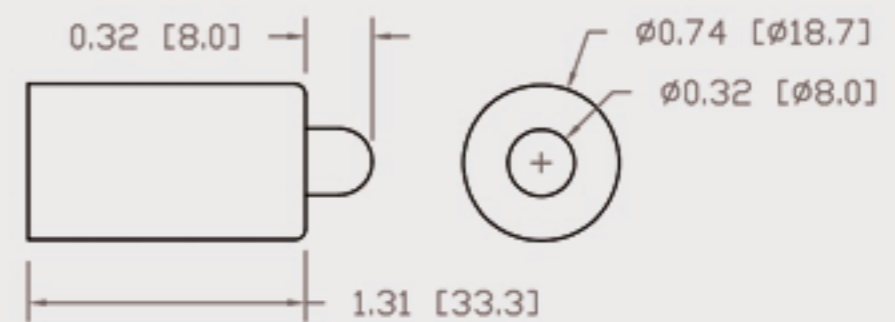

Technical Data Sheet

CUREUV Part No: **194096**

Lamp Type: TTG-64

(A) Total Length: 1555mm

(B) Arc Length: 1490 mm

(C) Lamp Quartz Diameter : 15 mm

Operating Current: 450mA

Lamp Voltage: 175

Lamp Wattage: 75

Peak UV Output: 253.7nm

Glass Type: Non Ozone

Output UVC Watts: 30

Output uW/cm² @ 1m: 260

Rated Life (hrs): 10,000

Lot Number: _____

Ignition and Seal Certification: _____