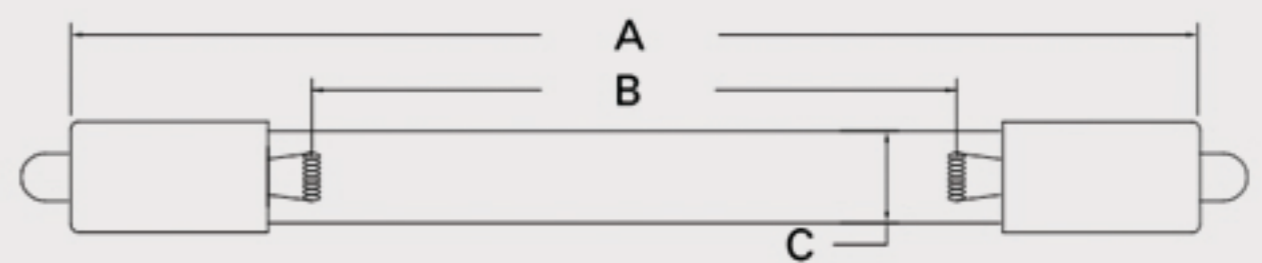

Technical Data Sheet

CUREUV Part No: **194096**

Lamp Type: TTG-64

(A) Total Length: 1555mm

(B) Arc Length: 1490 mm

(C) Lamp Quartz Diameter : 15 mm

Operating Current: 450mA

Lamp Voltage: 175

Lamp Wattage: 75

Peak UV Output: 253.7nm

Glass Type: Non Ozone

Output UVC Watts: 30

Output uW/cm² @ 1m: 260

Rated Life (hrs): 10,000

Lot Number: _____

Ignition and Seal Certification: _____