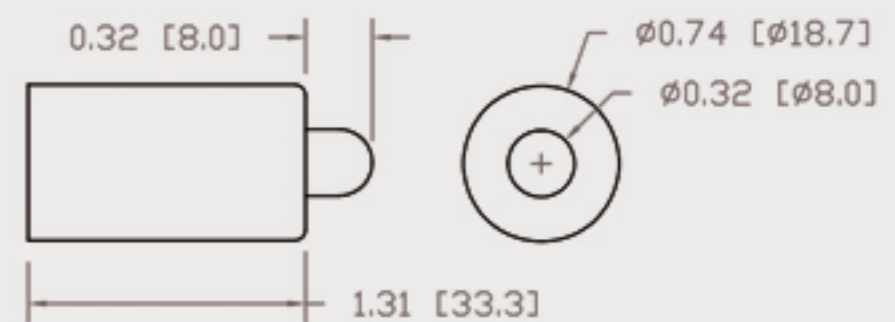

Technical Data Sheet

CUREUV Part No: **194096**

Lamp Type: TTG-64

(A) Total Length: 1555mm

(B) Arc Length: 1490 mm

(C) Lamp Quartz Diameter : 15 mm

Operating Current: 450mA

Lamp Voltage: 175

Lamp Wattage: 75

Peak UV Output: 253.7nm

Glass Type: Non Ozone

Output UVC Watts: 30

Output uW/cm² @ 1m: 260

Rated Life (hrs): 10,000

Lot Number: _____

Ignition and Seal Certification: _____