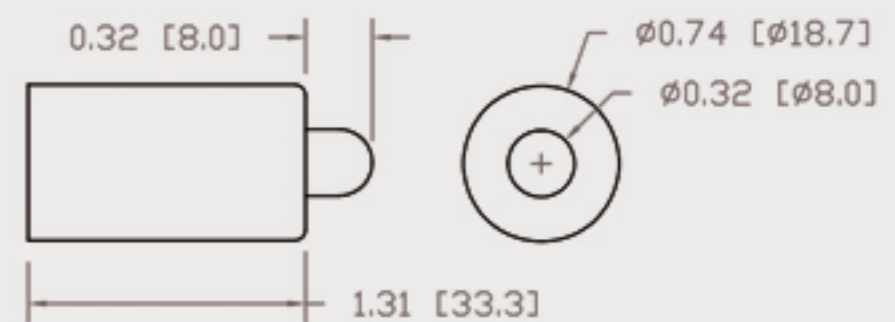

Technical Data Sheet

CUREUV Part No: **194092**

Lamp Type: TTG-64

(A) Total Length: 1555mm

(B) Arc Length: 1490 mm

(C) Lamp Quartz Diameter : 15 mm

Operating Current: 450mA

Lamp Voltage: 175

Lamp Wattage: 75

Peak UV Output: 253.7nm

Glass Type: Non Ozone

Output UVC Watts: 30

Output $\mu\text{W}/\text{cm}^2$ @ 1m: 260

Rated Life (hrs): 10,000

Lot Number: _____

Ignition and Seal Certification: _____