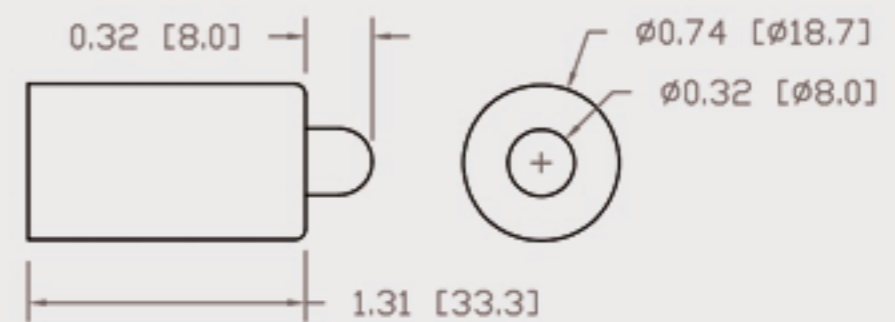

Technical Data Sheet

CUREUV Part No: **194092**

Lamp Type: TTG-64

(A) Total Length: 1555mm

(B) Arc Length: 1490 mm

(C) Lamp Quartz Diameter : 15 mm

Operating Current: 450mA

Lamp Voltage: 175

Lamp Wattage: 75

Peak UV Output: 253.7nm

Glass Type: Non Ozone

Output UVC Watts: 30

Output $\mu\text{W}/\text{cm}^2$ @ 1m: 260

Rated Life (hrs): 10,000

Lot Number: _____

Ignition and Seal Certification: _____