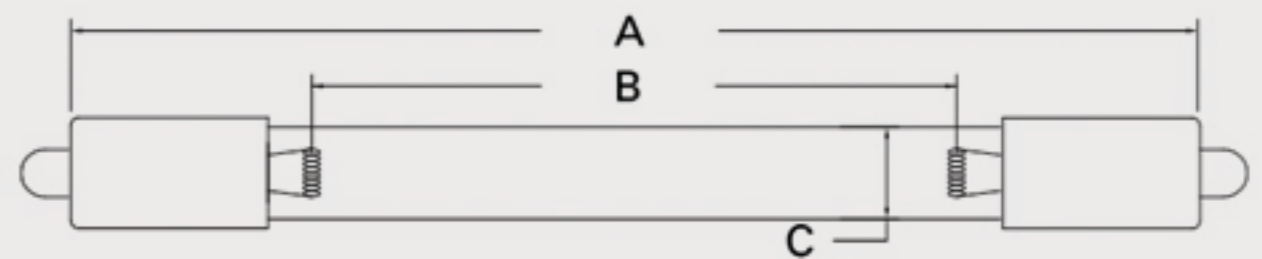

Technical Data Sheet

CUREUV Part No: **194092**

Lamp Type: TTG-64

(A) Total Length: 1555mm

(B) Arc Length: 1490 mm

(C) Lamp Quartz Diameter : 15 mm

Operating Current: 450mA

Lamp Voltage: 175

Lamp Wattage: 75

Peak UV Output: 253.7nm

Glass Type: Non Ozone

Output UVC Watts: 30

Output $\mu\text{W}/\text{cm}^2$ @ 1m: 260

Rated Life (hrs): 10,000

Lot Number: _____

Ignition and Seal Certification: _____