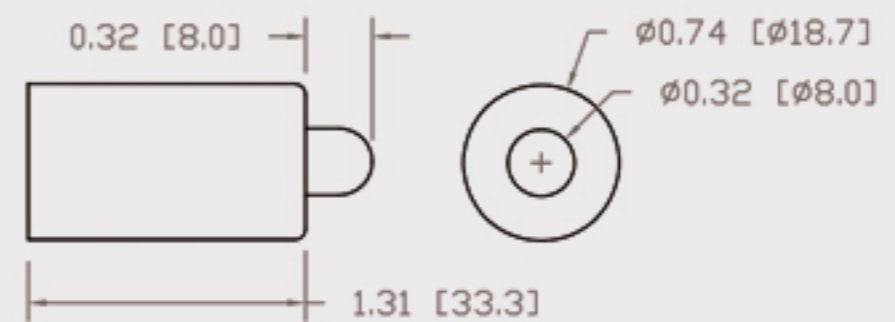

# Technical Data Sheet

CUREUV Part No: **194090**

Lamp Type: TTG-64

(A) Total Length: 1555mm

(B) Arc Length: 1490 mm

(C) Lamp Quartz Diameter : 15 mm

Operating Current: 450mA

Lamp Voltage: 175

Lamp Wattage: 75

Peak UV Output: 253.7nm

Glass Type: Non Ozone

Output UVC Watts: 30

Output uW/cm<sup>2</sup> @ 1m: 260

Rated Life (hrs): 10,000

Lot Number: \_\_\_\_\_

Ignition and Seal Certification: \_\_\_\_\_