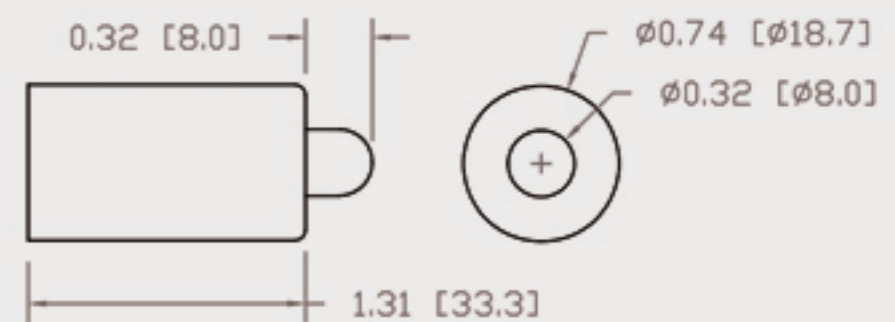

# Technical Data Sheet

CUREUV Part No: **194090**

Lamp Type: TTG-64

(A) Total Length: 1555mm

(B) Arc Length: 1490 mm

(C) Lamp Quartz Diameter : 15 mm

Operating Current: 450mA

Lamp Voltage: 175

Lamp Wattage: 75

Peak UV Output: 253.7nm

Glass Type: Non Ozone

Output UVC Watts: 30

Output uW/cm<sup>2</sup> @ 1m: 260

Rated Life (hrs): 10,000

Lot Number: \_\_\_\_\_

Ignition and Seal Certification: \_\_\_\_\_