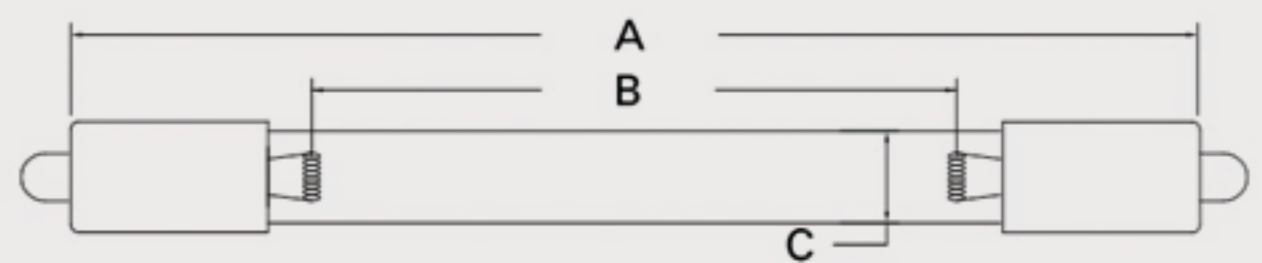

# Technical Data Sheet

CUREUV Part No: **194090**

Lamp Type: TTG-64

(A) Total Length: 1555mm

(B) Arc Length: 1490 mm

(C) Lamp Quartz Diameter : 15 mm

Operating Current: 450mA

Lamp Voltage: 175

Lamp Wattage: 75

Peak UV Output: 253.7nm

Glass Type: Non Ozone

Output UVC Watts: 30

Output uW/cm<sup>2</sup> @ 1m: 260

Rated Life (hrs): 10,000

Lot Number: \_\_\_\_\_

Ignition and Seal Certification: \_\_\_\_\_