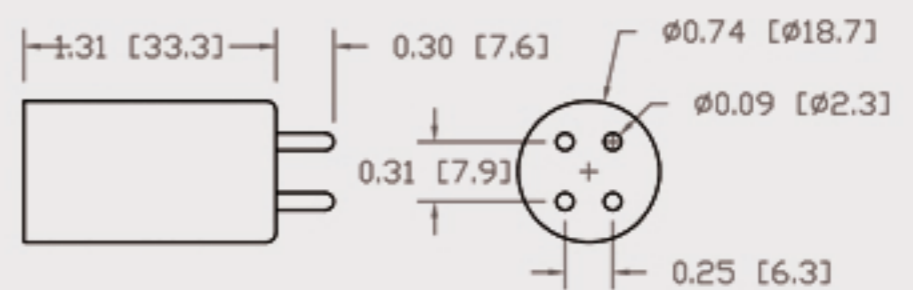

Technical Data Sheet

CUREUV Part No: 194089

(A) Total Length: 1554mm

(B) Arc Length: 1470 mm

(C) Lamp Quartz Diameter : 15 mm

Operating Current: 450mA

Lamp Voltage: 170

Lamp Wattage: 75

Peak UV Output: 253.7nm

Glass Type: Non Ozone

Output UVC Watts:

Output $\mu\text{W}/\text{cm}^2$ @ 1m:

Rated Life (hrs): 10,000

Style: 4 Pin

Style: No Hole Base

Lot Number: _____