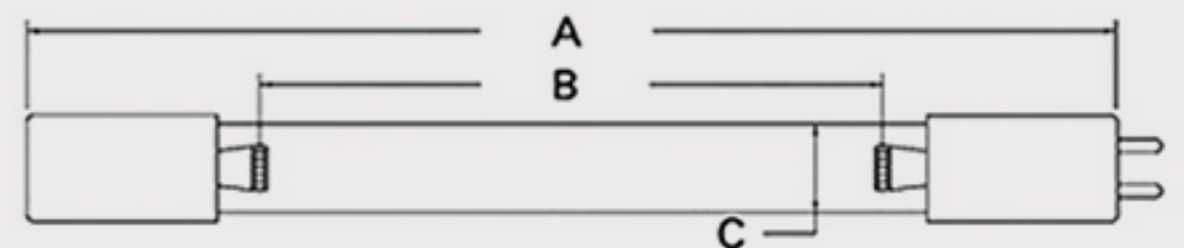

Technical Data Sheet

CUREUV Part No: 194089

(A) Total Length: 1554mm

(B) Arc Length: 1470 mm

(C) Lamp Quartz Diameter : 15 mm

Operating Current: 450mA

Lamp Voltage: 170

Lamp Wattage: 75

Peak UV Output: 253.7nm

Glass Type: Non Ozone

Output UVC Watts:

Output $\mu\text{W}/\text{cm}^2$ @ 1m:

Rated Life (hrs): 10,000

Style: 4 Pin

Style: No Hole Base

Lot Number: _____