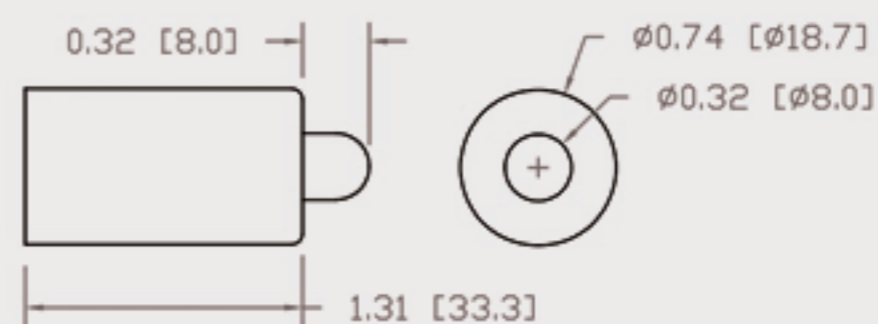

Technical Data Sheet

CUREUV Part No: **194088**

Lamp Type: TTG-64

(A) Total Length: 1555mm

(B) Arc Length: 1490 mm

(C) Lamp Quartz Diameter : 15 mm

Operating Current: 450mA

Lamp Voltage: 175

Lamp Wattage: 75

Peak UV Output: 253.7nm

Glass Type: Non Ozone

Output UVC Watts: 30

Output uW/cm² @ 1m: 260

Rated Life (hrs): 10,000

Lot Number: _____

Ignition and Seal Certification: _____