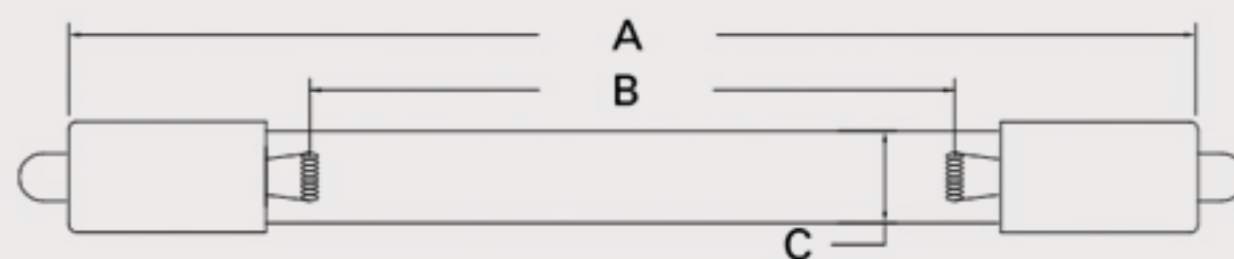

Technical Data Sheet

CUREUV Part No: **194088**

Lamp Type: TTG-64

(A) Total Length: 1555mm

(B) Arc Length: 1490 mm

(C) Lamp Quartz Diameter : 15 mm

Operating Current: 450mA

Lamp Voltage: 175

Lamp Wattage: 75

Peak UV Output: 253.7nm

Glass Type: Non Ozone

Output UVC Watts: 30

Output uW/cm² @ 1m: 260

Rated Life (hrs): 10,000

Lot Number: _____

Ignition and Seal Certification: _____