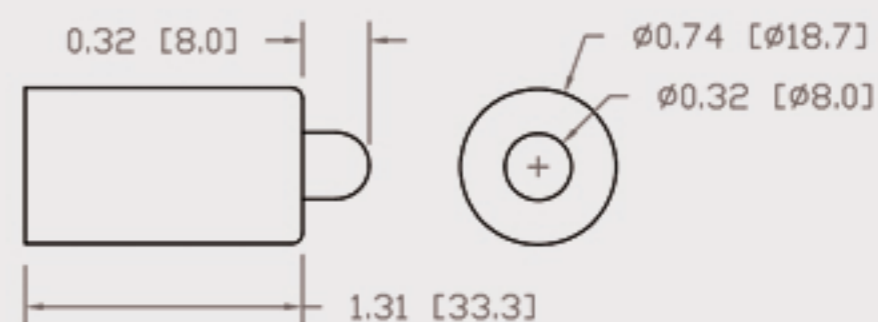

Technical Data Sheet

CUREUV Part No: **194088**

Lamp Type: TTG-64

(A) Total Length: 1555mm

(B) Arc Length: 1490 mm

(C) Lamp Quartz Diameter : 15 mm

Operating Current: 450mA

Lamp Voltage: 175

Lamp Wattage: 75

Peak UV Output: 253.7nm

Glass Type: Non Ozone

Output UVC Watts: 30

Output uW/cm² @ 1m: 260

Rated Life (hrs): 10,000

Lot Number: _____

Ignition and Seal Certification: _____