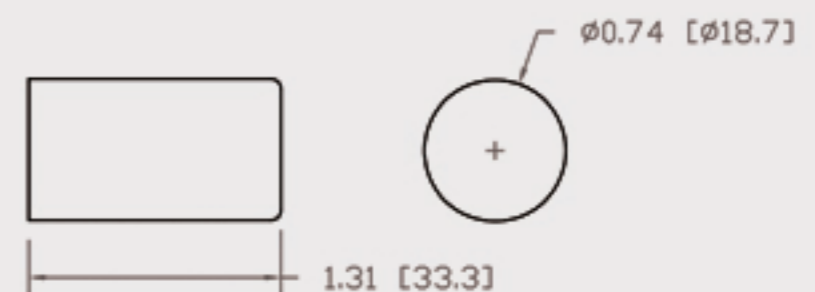

# Technical Data Sheets

CUREUV Part No: **194077**

(A) Total Length: 450 mm

(B) Arc Length: 370 mm

(C) Lamp Quartz Diameter : 15 mm

Operating Current: 0.425

Lamp Voltage: 15.53

Lamp Wattage: 22

Peak UV Output: 253.7nm

Glass Type: Non Ozone

Output UVC Watts: 6.6

Output uW/cm<sup>2</sup> @ 1m: 62

Rated Life (hrs): 10,000

Style: 4 Pin

Style: No Hole Base

Lot Number: \_\_\_\_\_