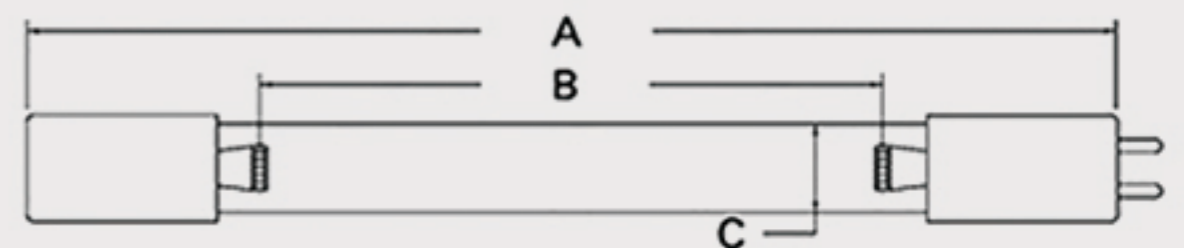

# Technical Data Sheets

CUREUV Part No: **194077**

(A) Total Length: 450 mm

(B) Arc Length: 370 mm

(C) Lamp Quartz Diameter : 15 mm

Operating Current: 0.425

Lamp Voltage: 15.53

Lamp Wattage: 22

Peak UV Output: 253.7nm

Glass Type: Non Ozone

Output UVC Watts: 6.6

Output uW/cm<sup>2</sup> @ 1m: 62

Rated Life (hrs): 10,000

Style: 4 Pin

Style: No Hole Base

Lot Number: \_\_\_\_\_