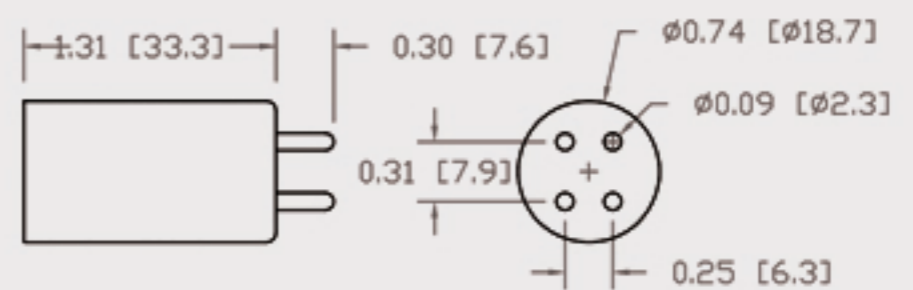

# Technical Data Sheets

CUREUV Part No: **194077**

(A) Total Length: 450 mm

(B) Arc Length: 370 mm

(C) Lamp Quartz Diameter : 15 mm

Operating Current: 0.425

Lamp Voltage: 15.53

Lamp Wattage: 22

Peak UV Output: 253.7nm

Glass Type: Non Ozone

Output UVC Watts: 6.6

Output uW/cm<sup>2</sup> @ 1m: 62

Rated Life (hrs): 10,000

Style: 4 Pin

Style: No Hole Base

Lot Number: \_\_\_\_\_