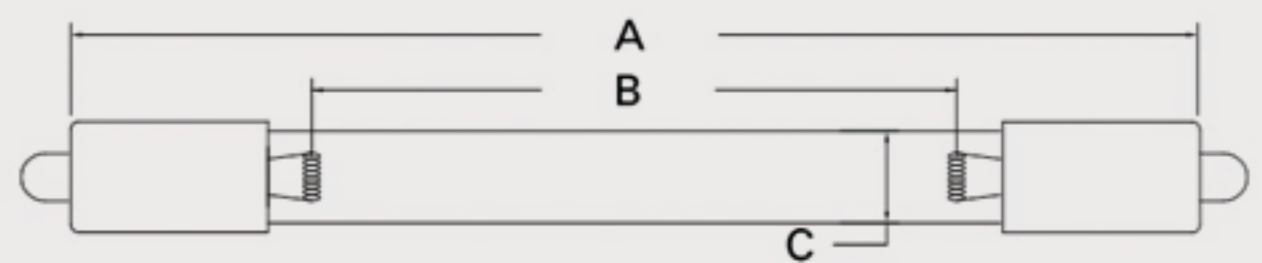

Technical Data Sheet

CUREUV Part No: **192496**

Lamp Type: TTG-64

(A) Total Length: 1555mm

(B) Arc Length: 1490 mm

(C) Lamp Quartz Diameter : 15 mm

Operating Current: 450mA

Lamp Voltage: 175

Lamp Wattage: 75

Peak UV Output: 253.7nm

Glass Type: Non Ozone

Output UVC Watts: 30

Output uW/cm² @ 1m: 260

Rated Life (hrs): 10,000

Lot Number: _____

Ignition and Seal Certification: _____