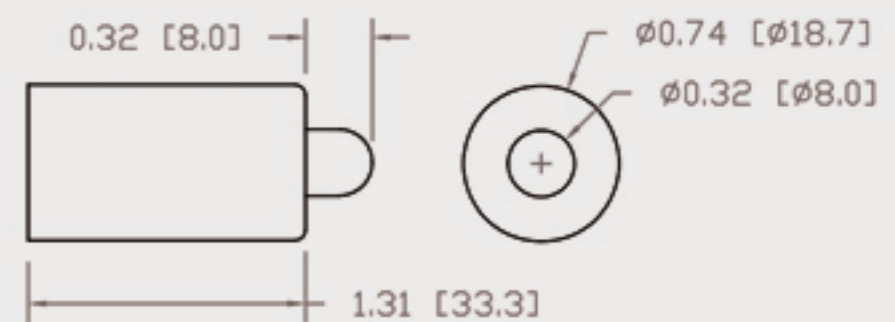

Technical Data Sheet

CUREUV Part No: **192496**

Lamp Type: TTG-64

(A) Total Length: 1555mm

(B) Arc Length: 1490 mm

(C) Lamp Quartz Diameter : 15 mm

Operating Current: 450mA

Lamp Voltage: 175

Lamp Wattage: 75

Peak UV Output: 253.7nm

Glass Type: Non Ozone

Output UVC Watts: 30

Output uW/cm² @ 1m: 260

Rated Life (hrs): 10,000

Lot Number: _____

Ignition and Seal Certification: _____