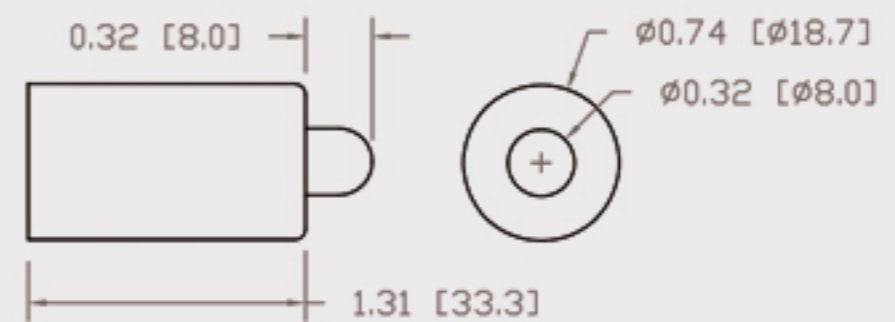

Technical Data Sheet

CUREUV Part No: **192496**

Lamp Type: TTG-64

(A) Total Length: 1555mm

(B) Arc Length: 1490 mm

(C) Lamp Quartz Diameter : 15 mm

Operating Current: 450mA

Lamp Voltage: 175

Lamp Wattage: 75

Peak UV Output: 253.7nm

Glass Type: Non Ozone

Output UVC Watts: 30

Output uW/cm² @ 1m: 260

Rated Life (hrs): 10,000

Lot Number: _____

Ignition and Seal Certification: _____