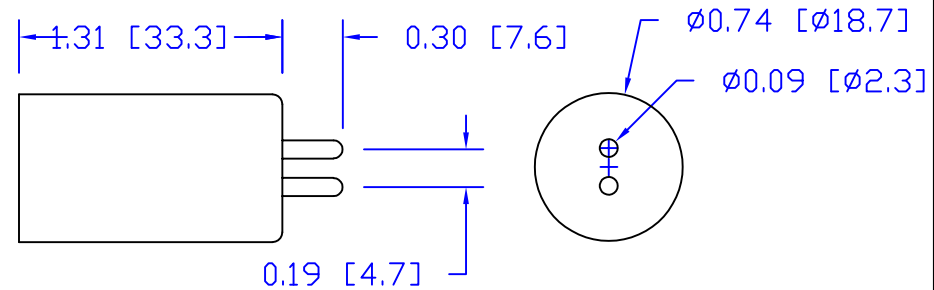

CUREUV Part No.: 192492

(A) Total Length: 212mm

(B) Arc Length: 150mm

(C) Lamp Quartz Diameter: 15mm

Operating Current: 425mA

Lamp Voltage:

Lamp Wattage: 10

Peak UV Output: 253.7nm

Glass Type : Non Ozone

Style: Minature Bi-Pin

Style: Minature Bi-Pin

Output UVC Watts: 2.3

Output $\mu\text{W}/\text{cm}^2$ @ 1m: 24

Rated Life (hrs): 10,000

cureUV.com