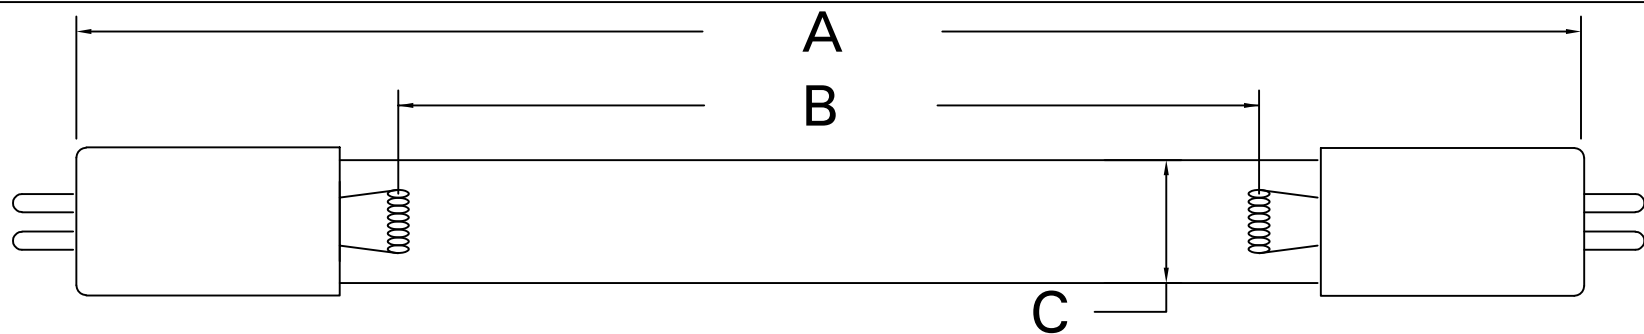

CUREUV Part No.: 192492

(A) Total Length: 212mm

(B) Arc Length: 150mm

(C) Lamp Quartz Diameter: 15mm

Operating Current: 425mA

Lamp Voltage:

Lamp Wattage: 10

Peak UV Output: 253.7nm

Glass Type : Non Ozone

Style: Minature Bi-Pin

Style: Minature Bi-Pin

Output UVC Watts: 2.3

Output $\mu\text{W}/\text{cm}^2$ @ 1m: 24

Rated Life (hrs): 10,000

cureUV.com