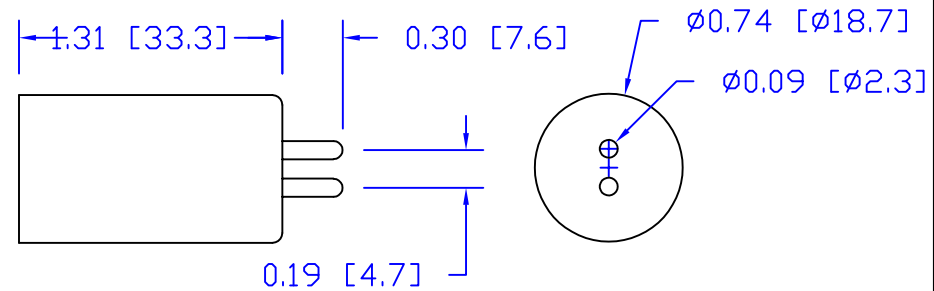

CUREUV Part No.: 192492

(A) Total Length: 212mm

(B) Arc Length: 150mm

(C) Lamp Quartz Diameter: 15mm

Operating Current: 425mA

Lamp Voltage:

Lamp Wattage: 10

Peak UV Output: 253.7nm

Glass Type : Non Ozone

Style: Minature Bi-Pin

Style: Minature Bi-Pin

Output UVC Watts: 2.3

Output $\mu\text{W}/\text{cm}^2$ @ 1m: 24

Rated Life (hrs): 10,000

cureUV.com