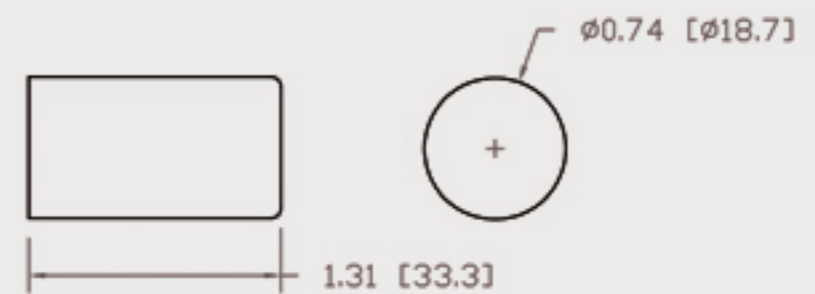

Technical Data Sheets

CUREUV Part No: **192479**

(A) Total Length: 357mm

(B) Arc Length: 275 mm

(C) Lamp Quartz Diameter : 15 mm

Operating Current: 320mA

Lamp Voltage: 56

Lamp Wattage: 16

Peak UV Output: 253.7nm

Glass Type: Non Ozone

Output UVC Watts:

Output uW/cm² @ 1m:

Rated Life (hrs): 10,000

Style: 4 Pin

Style: No Hole Base

Lot Number: _____