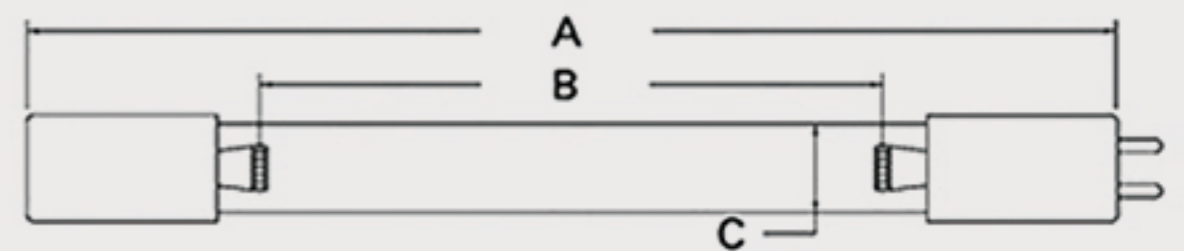

Technical Data Sheets

CUREUV Part No: **192479**

(A) Total Length: 357mm

(B) Arc Length: 275 mm

(C) Lamp Quartz Diameter : 15 mm

Operating Current: 320mA

Lamp Voltage: 56

Lamp Wattage: 16

Peak UV Output: 253.7nm

Glass Type: Non Ozone

Output UVC Watts:

Output uW/cm² @ 1m:

Rated Life (hrs): 10,000

Style: 4 Pin

Style: No Hole Base

Lot Number: _____