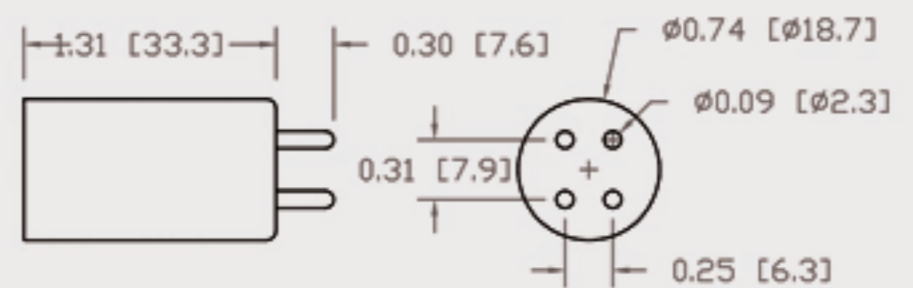

Technical Data Sheets

CUREUV Part No: **192479**

(A) Total Length: 357mm

(B) Arc Length: 275 mm

(C) Lamp Quartz Diameter : 15 mm

Operating Current: 320mA

Lamp Voltage: 56

Lamp Wattage: 16

Peak UV Output: 253.7nm

Glass Type: Non Ozone

Output UVC Watts:

Output uW/cm² @ 1m:

Rated Life (hrs): 10,000

Style: 4 Pin

Style: No Hole Base

Lot Number: _____