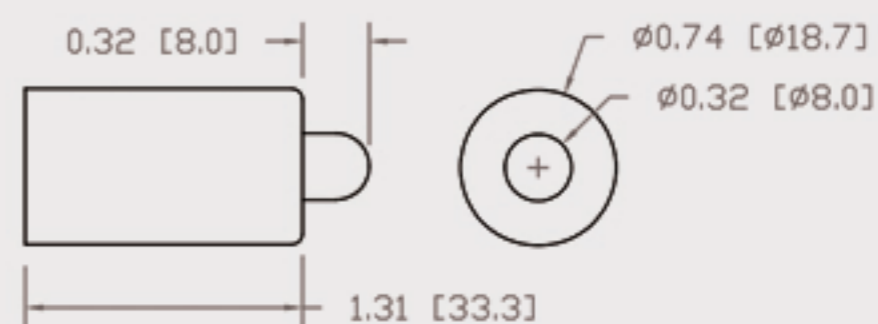

Technical Data Sheets

CUREUV Part No: **192478**

Lamp Type: G36T5L

(A) Total Length: 843mm

(B) Arc Length: 765 mm

(C) Lamp Quartz Diameter : 15 mm

Operating Current: 0.425

Lamp Voltage: 115

Lamp Wattage: 39

Peak UV Output: 253.7nm

Glass Type: Non Ozone

Output UVC Watts: 13

Output uW/cm² @ 1m:

Rated Life (hrs): 10,000

Lot Number: _____

Ignition and Seal Certification: _____