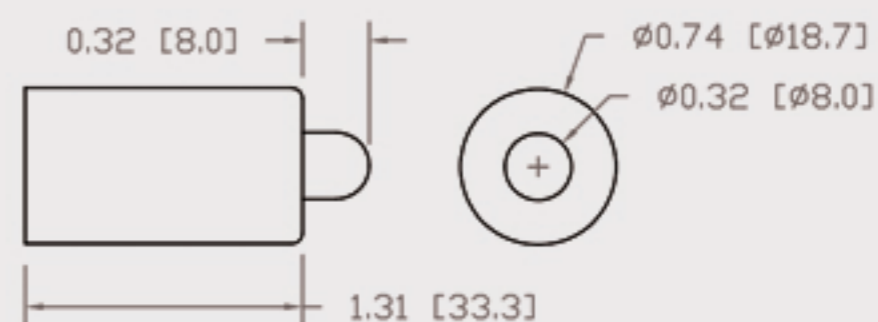

Technical Data Sheets

CUREUV Part No: **192478**

Lamp Type: G36T5L

(A) Total Length: 843mm

(B) Arc Length: 765 mm

(C) Lamp Quartz Diameter : 15 mm

Operating Current: 0.425

Lamp Voltage: 115

Lamp Wattage: 39

Peak UV Output: 253.7nm

Glass Type: Non Ozone

Output UVC Watts: 13

Output uW/cm² @ 1m:

Rated Life (hrs): 10,000

Lot Number: _____

Ignition and Seal Certification: _____