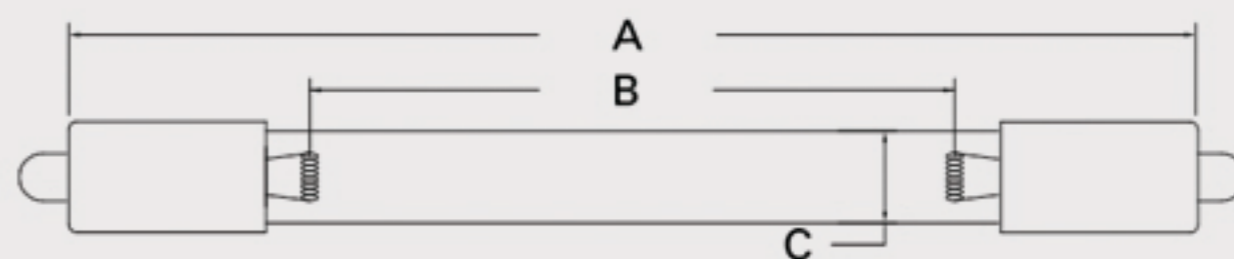

Technical Data Sheets

CUREUV Part No: **192478**

Lamp Type: G36T5L

(A) Total Length: 843mm

(B) Arc Length: 765 mm

(C) Lamp Quartz Diameter : 15 mm

Operating Current: 0.425

Lamp Voltage: 115

Lamp Wattage: 39

Peak UV Output: 253.7nm

Glass Type: Non Ozone

Output UVC Watts: 13

Output uW/cm² @ 1m:

Rated Life (hrs): 10,000

Lot Number: _____

Ignition and Seal Certification: _____