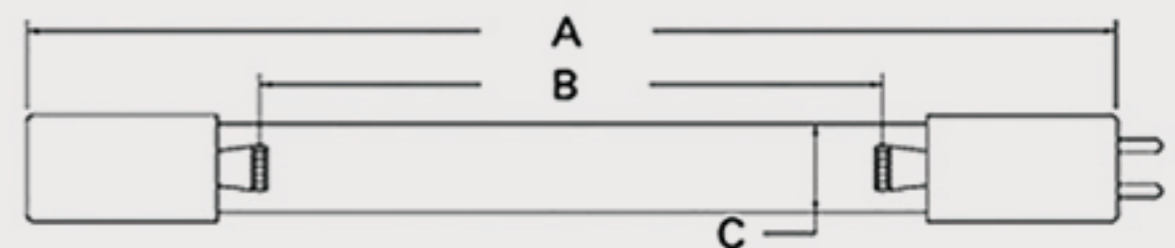

# Technical Data Sheets

CUREUV Part No: **192477**

(A) Total Length: 450 mm

(B) Arc Length: 370 mm

(C) Lamp Quartz Diameter : 15 mm

Operating Current: 0.425

Lamp Voltage: 15.53

Lamp Wattage: 22

Peak UV Output: 253.7nm

Glass Type: Non Ozone

Output UVC Watts: 6.6

Output uW/cm<sup>2</sup> @ 1m: 62

Rated Life (hrs): 10,000

Style: 4 Pin

Style: No Hole Base

Lot Number: \_\_\_\_\_