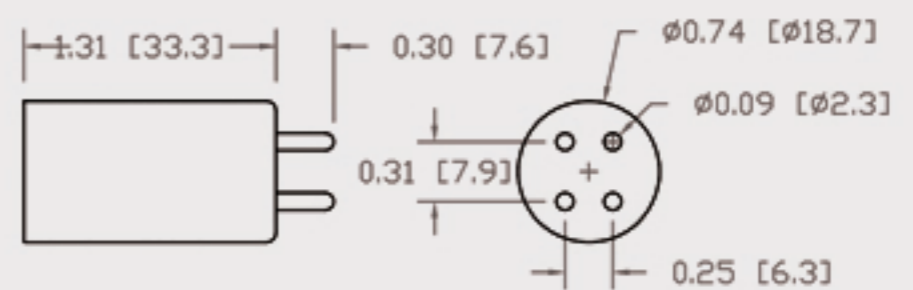

# Technical Data Sheets

CUREUV Part No: **192477**

(A) Total Length: 450 mm

(B) Arc Length: 370 mm

(C) Lamp Quartz Diameter : 15 mm

Operating Current: 0.425

Lamp Voltage: 15.53

Lamp Wattage: 22

Peak UV Output: 253.7nm

Glass Type: Non Ozone

Output UVC Watts: 6.6

Output uW/cm<sup>2</sup> @ 1m: 62

Rated Life (hrs): 10,000

Style: 4 Pin

Style: No Hole Base

Lot Number: \_\_\_\_\_