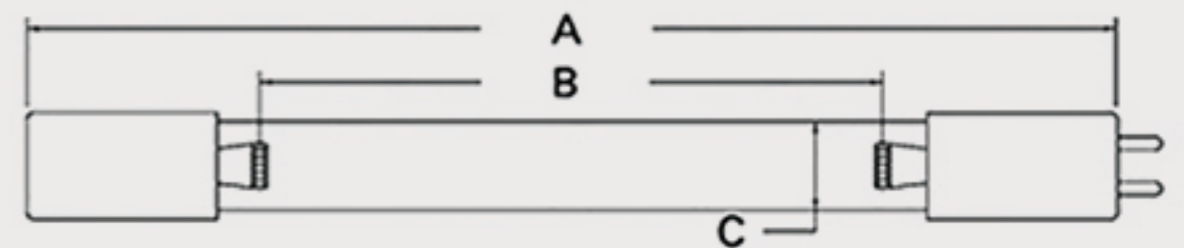

Technical Data Sheets

CUREUV Part No: **192476**

(A) Total Length: 436 mm

(B) Arc Length: 350 mm

(C) Lamp Quartz Diameter : 15 mm

Operating Current: 800mA

Lamp Voltage:

Lamp Wattage: 48

Peak UV Output: 253.7nm

Glass Type: Non Ozone

Output UVC Watts: 13

Output uW/cm² @ 1m: 120

Rated Life (hrs): 10,000

Style: 4 Pin

Style: No Hole Base

Lot Number: _____