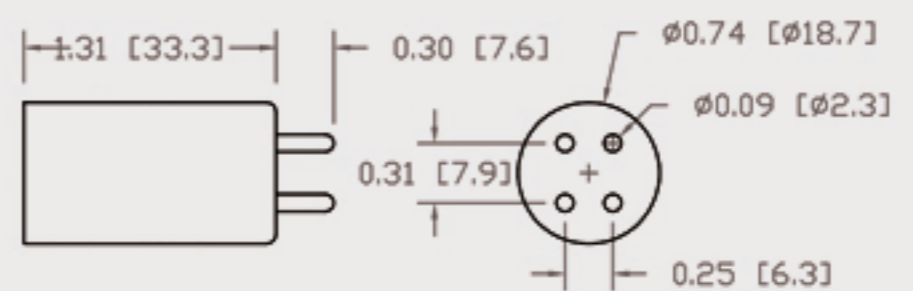

Technical Data Sheets

CUREUV Part No: **192476**

(A) Total Length: 436 mm

(B) Arc Length: 350 mm

(C) Lamp Quartz Diameter : 15 mm

Operating Current: 800mA

Lamp Voltage:

Lamp Wattage: 48

Peak UV Output: 253.7nm

Glass Type: Non Ozone

Output UVC Watts: 13

Output uW/cm² @ 1m: 120

Rated Life (hrs): 10,000

Style: 4 Pin

Style: No Hole Base

Lot Number: _____