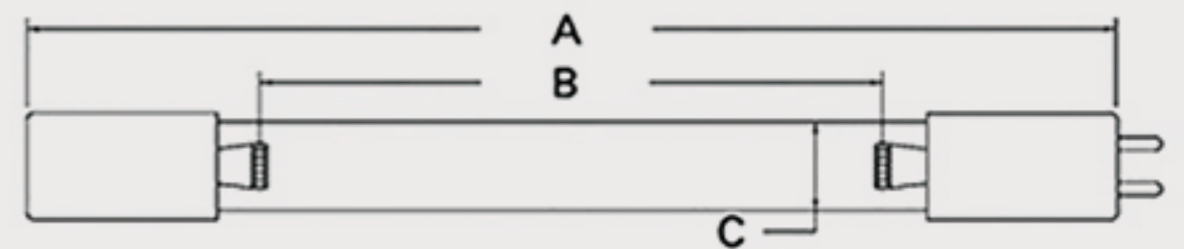

Technical Data Sheet

CUREUV Part No: 192465

(A) Total Length: 1554mm

(B) Arc Length: 1470 mm

(C) Lamp Quartz Diameter : 15 mm

Operating Current: 450mA

Lamp Voltage: 170

Lamp Wattage: 75

Peak UV Output: 253.7nm

Glass Type: Non Ozone

Output UVC Watts:

Output $\mu\text{W}/\text{cm}^2$ @ 1m:

Rated Life (hrs): 10,000

Style: 4 Pin

Style: No Hole Base

Lot Number: _____