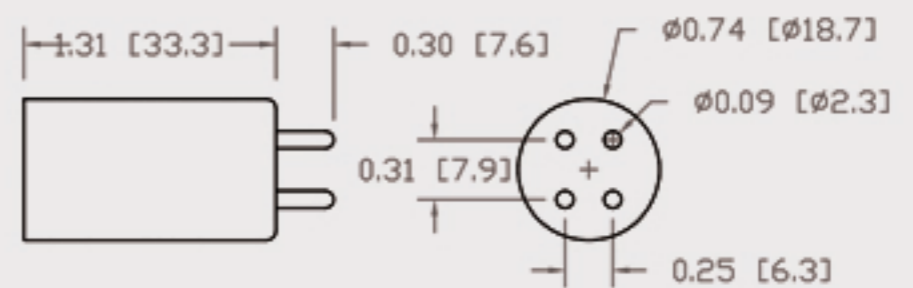

Technical Data Sheet

CUREUV Part No: 192465

(A) Total Length: 1554mm

(B) Arc Length: 1470 mm

(C) Lamp Quartz Diameter : 15 mm

Operating Current: 450mA

Lamp Voltage: 170

Lamp Wattage: 75

Peak UV Output: 253.7nm

Glass Type: Non Ozone

Output UVC Watts:

Output $\mu\text{W}/\text{cm}^2$ @ 1m:

Rated Life (hrs): 10,000

Style: 4 Pin

Style: No Hole Base

Lot Number: _____