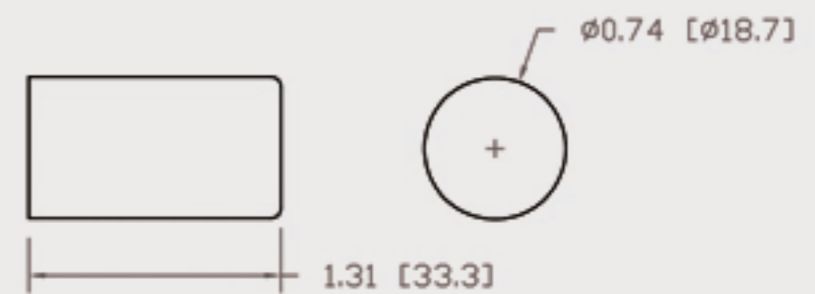

Technical Data Sheet

CUREUV Part No: 192465

(A) Total Length: 1554mm

(B) Arc Length: 1470 mm

(C) Lamp Quartz Diameter : 15 mm

Operating Current: 450mA

Lamp Voltage: 170

Lamp Wattage: 75

Peak UV Output: 253.7nm

Glass Type: Non Ozone

Output UVC Watts:

Output $\mu\text{W}/\text{cm}^2$ @ 1m:

Rated Life (hrs): 10,000

Style: 4 Pin

Style: No Hole Base

Lot Number: _____