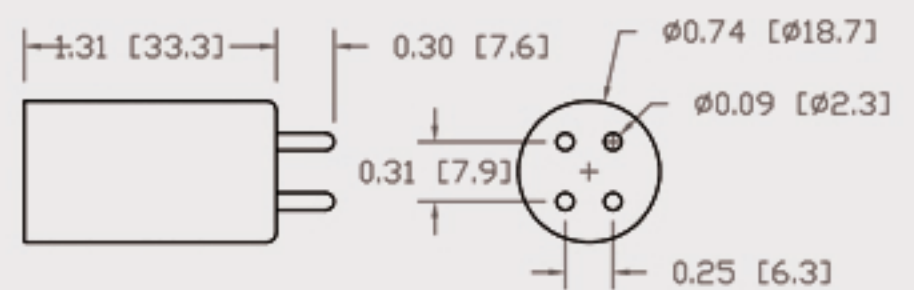

Technical Data Sheet

CUREUV Part No: 192459

(A) Total Length: 1554mm

(B) Arc Length: 1470 mm

(C) Lamp Quartz Diameter : 15 mm

Operating Current: 450mA

Lamp Voltage: 170

Lamp Wattage: 75

Peak UV Output: 253.7nm

Glass Type: Non Ozone

Output UVC Watts:

Output $\mu\text{W}/\text{cm}^2$ @ 1m:

Rated Life (hrs): 10,000

Style: 4 Pin

Style: No Hole Base

Lot Number: _____