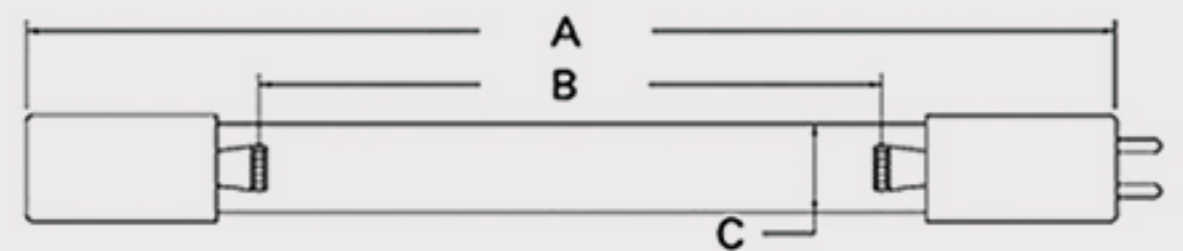

Technical Data Sheet

CUREUV Part No: 192459

(A) Total Length: 1554mm

(B) Arc Length: 1470 mm

(C) Lamp Quartz Diameter : 15 mm

Operating Current: 450mA

Lamp Voltage: 170

Lamp Wattage: 75

Peak UV Output: 253.7nm

Glass Type: Non Ozone

Output UVC Watts:

Output $\mu\text{W}/\text{cm}^2$ @ 1m:

Rated Life (hrs): 10,000

Style: 4 Pin

Style: No Hole Base

Lot Number: _____