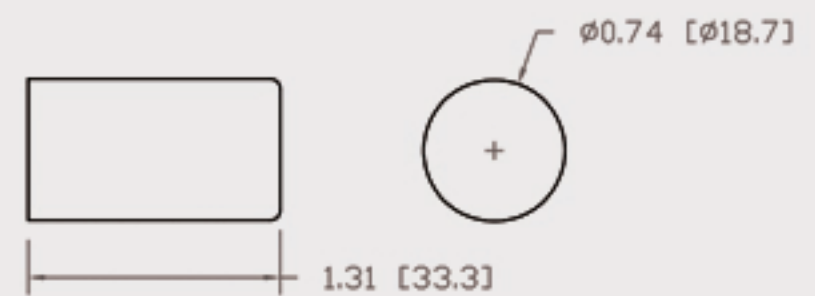

Technical Data Sheet

CUREUV Part No: 192459

(A) Total Length: 1554mm

(B) Arc Length: 1470 mm

(C) Lamp Quartz Diameter : 15 mm

Operating Current: 450mA

Lamp Voltage: 170

Lamp Wattage: 75

Peak UV Output: 253.7nm

Glass Type: Non Ozone

Output UVC Watts:

Output $\mu\text{W}/\text{cm}^2$ @ 1m:

Rated Life (hrs): 10,000

Style: 4 Pin

Style: No Hole Base

Lot Number: _____