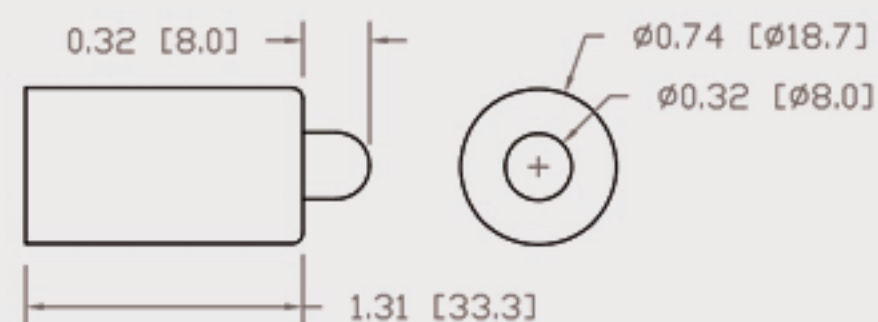

Technical Data Sheet

CUREUV Part No: **192450**

Lamp Type: TTG-64

(A) Total Length: 1555mm

(B) Arc Length: 1490 mm

(C) Lamp Quartz Diameter : 15 mm

Operating Current: 450mA

Lamp Voltage: 175

Lamp Wattage: 75

Peak UV Output: 253.7nm

Glass Type: Non Ozone

Output UVC Watts: 30

Output uW/cm² @ 1m: 260

Rated Life (hrs): 10,000

Lot Number: _____

Ignition and Seal Certification: _____