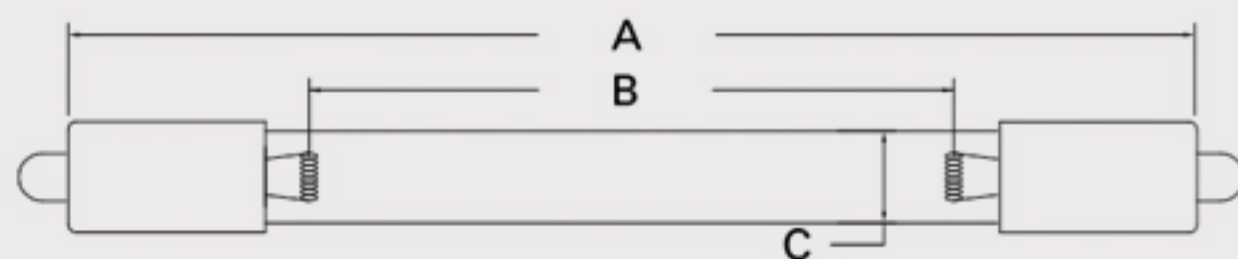

Technical Data Sheet

CUREUV Part No: **192450**

Lamp Type: TTG-64

(A) Total Length: 1555mm

(B) Arc Length: 1490 mm

(C) Lamp Quartz Diameter : 15 mm

Operating Current: 450mA

Lamp Voltage: 175

Lamp Wattage: 75

Peak UV Output: 253.7nm

Glass Type: Non Ozone

Output UVC Watts: 30

Output uW/cm² @ 1m: 260

Rated Life (hrs): 10,000

Lot Number: _____

Ignition and Seal Certification: _____