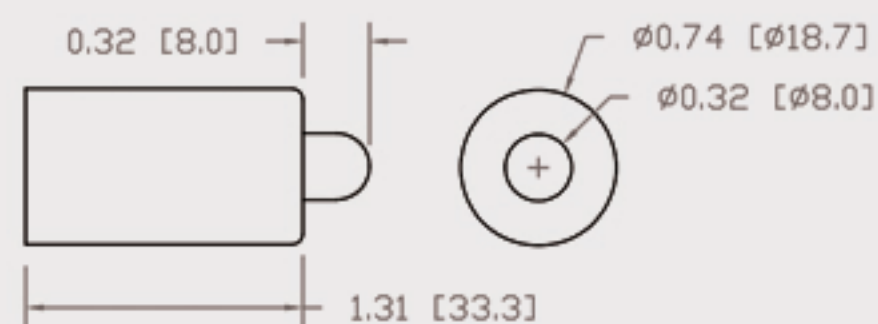

Technical Data Sheet

CUREUV Part No: **192450**

Lamp Type: TTG-64

(A) Total Length: 1555mm

(B) Arc Length: 1490 mm

(C) Lamp Quartz Diameter : 15 mm

Operating Current: 450mA

Lamp Voltage: 175

Lamp Wattage: 75

Peak UV Output: 253.7nm

Glass Type: Non Ozone

Output UVC Watts: 30

Output uW/cm² @ 1m: 260

Rated Life (hrs): 10,000

Lot Number: _____

Ignition and Seal Certification: _____