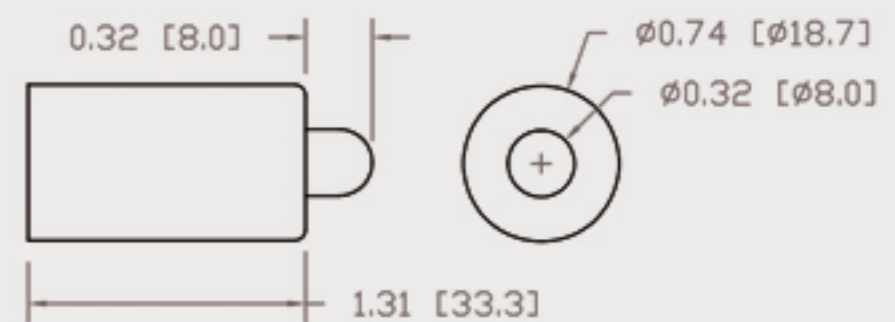

Technical Data Sheet

CUREUV Part No: **192449**

Lamp Type: TTG-64

(A) Total Length: 1555mm

(B) Arc Length: 1490 mm

(C) Lamp Quartz Diameter : 15 mm

Operating Current: 450mA

Lamp Voltage: 175

Lamp Wattage: 75

Peak UV Output: 253.7nm

Glass Type: Non Ozone

Output UVC Watts: 30

Output uW/cm² @ 1m: 260

Rated Life (hrs): 10,000

Lot Number: _____

Ignition and Seal Certification: _____