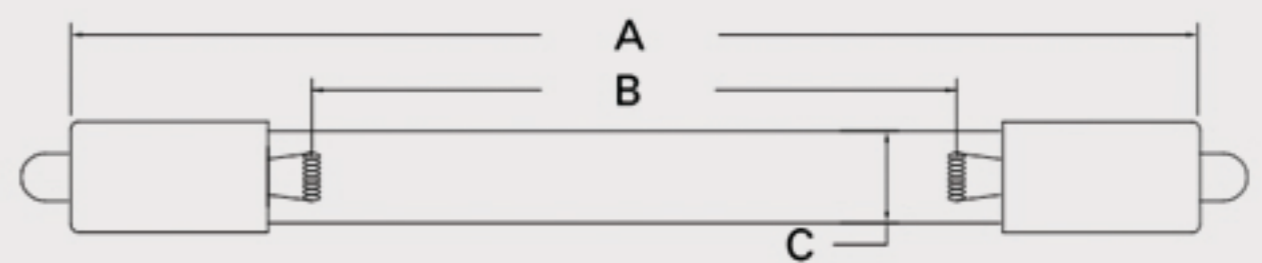

Technical Data Sheet

CUREUV Part No: **192449**

Lamp Type: TTG-64

(A) Total Length: 1555mm

(B) Arc Length: 1490 mm

(C) Lamp Quartz Diameter : 15 mm

Operating Current: 450mA

Lamp Voltage: 175

Lamp Wattage: 75

Peak UV Output: 253.7nm

Glass Type: Non Ozone

Output UVC Watts: 30

Output uW/cm² @ 1m: 260

Rated Life (hrs): 10,000

Lot Number: _____

Ignition and Seal Certification: _____