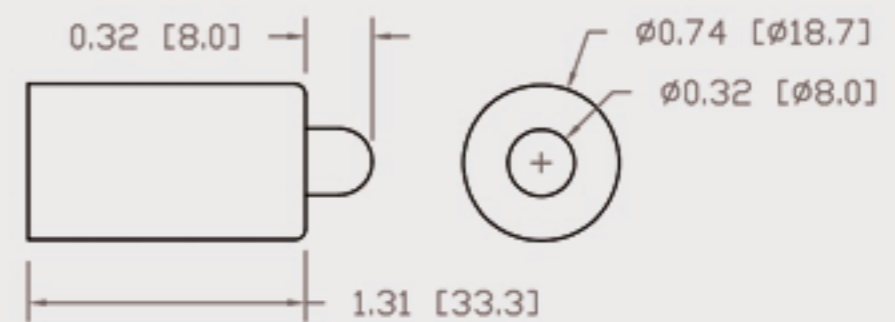

Technical Data Sheet

CUREUV Part No: **192449**

Lamp Type: TTG-64

(A) Total Length: 1555mm

(B) Arc Length: 1490 mm

(C) Lamp Quartz Diameter : 15 mm

Operating Current: 450mA

Lamp Voltage: 175

Lamp Wattage: 75

Peak UV Output: 253.7nm

Glass Type: Non Ozone

Output UVC Watts: 30

Output uW/cm² @ 1m: 260

Rated Life (hrs): 10,000

Lot Number: _____

Ignition and Seal Certification: _____