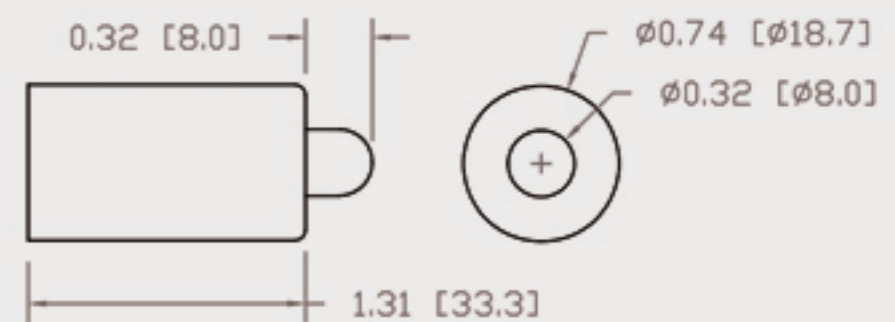

Technical Data Sheet

CUREUV Part No: **192448**

Lamp Type: TTG-64

(A) Total Length: 1555mm

(B) Arc Length: 1490 mm

(C) Lamp Quartz Diameter : 15 mm

Operating Current: 450mA

Lamp Voltage: 175

Lamp Wattage: 75

Peak UV Output: 253.7nm

Glass Type: Non Ozone

Output UVC Watts: 30

Output uW/cm² @ 1m: 260

Rated Life (hrs): 10,000

Lot Number: _____

Ignition and Seal Certification: _____