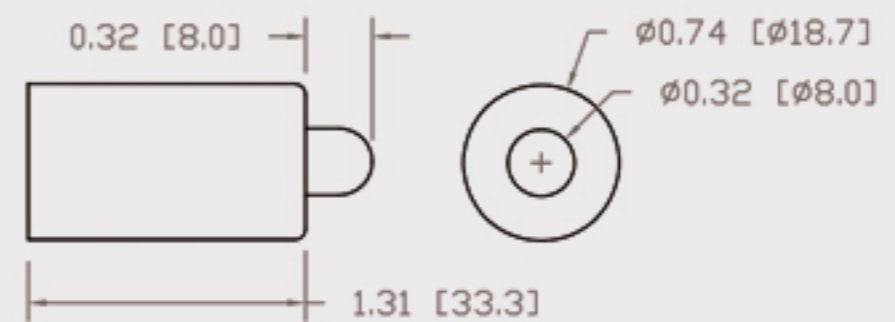

Technical Data Sheet

CUREUV Part No: **192448**

Lamp Type: TTG-64

(A) Total Length: 1555mm

(B) Arc Length: 1490 mm

(C) Lamp Quartz Diameter : 15 mm

Operating Current: 450mA

Lamp Voltage: 175

Lamp Wattage: 75

Peak UV Output: 253.7nm

Glass Type: Non Ozone

Output UVC Watts: 30

Output uW/cm² @ 1m: 260

Rated Life (hrs): 10,000

Lot Number: _____

Ignition and Seal Certification: _____