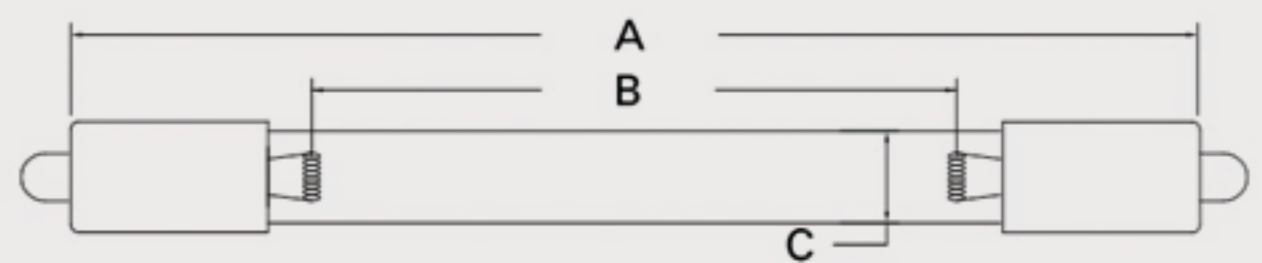

Technical Data Sheet

CUREUV Part No: **192448**

Lamp Type: TTG-64

(A) Total Length: 1555mm

(B) Arc Length: 1490 mm

(C) Lamp Quartz Diameter : 15 mm

Operating Current: 450mA

Lamp Voltage: 175

Lamp Wattage: 75

Peak UV Output: 253.7nm

Glass Type: Non Ozone

Output UVC Watts: 30

Output uW/cm² @ 1m: 260

Rated Life (hrs): 10,000

Lot Number: _____

Ignition and Seal Certification: _____