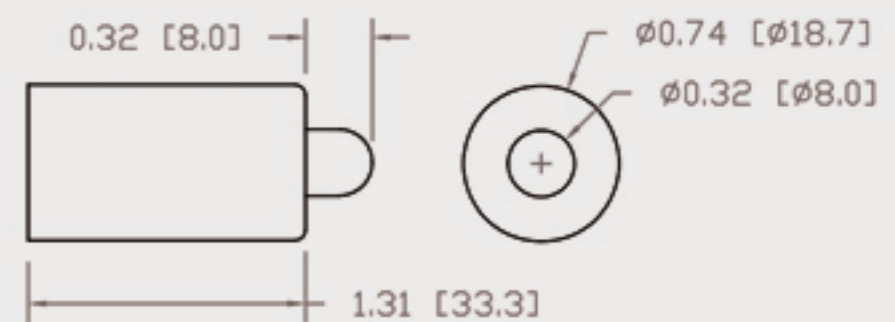

Technical Data Sheet

CUREUV Part No: **192446**

Lamp Type: TTG-64

(A) Total Length: 1555mm

(B) Arc Length: 1490 mm

(C) Lamp Quartz Diameter : 15 mm

Operating Current: 450mA

Lamp Voltage: 175

Lamp Wattage: 75

Peak UV Output: 253.7nm

Glass Type: Non Ozone

Output UVC Watts: 30

Output uW/cm² @ 1m: 260

Rated Life (hrs): 10,000

Lot Number: _____

Ignition and Seal Certification: _____