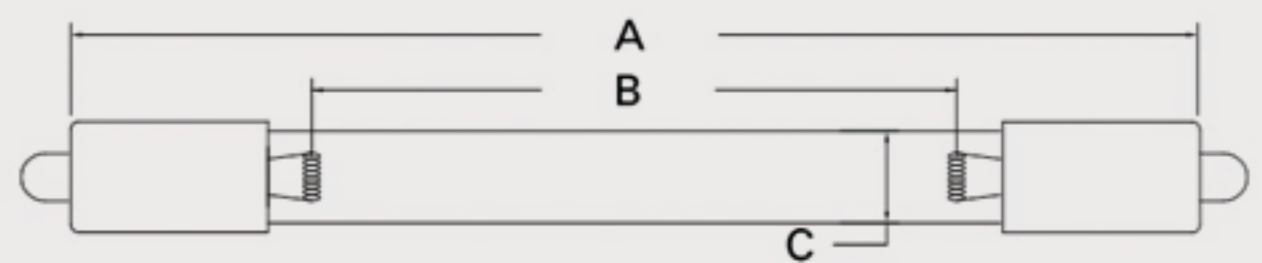

Technical Data Sheet

CUREUV Part No: **192446**

Lamp Type: TTG-64

(A) Total Length: 1555mm

(B) Arc Length: 1490 mm

(C) Lamp Quartz Diameter : 15 mm

Operating Current: 450mA

Lamp Voltage: 175

Lamp Wattage: 75

Peak UV Output: 253.7nm

Glass Type: Non Ozone

Output UVC Watts: 30

Output uW/cm² @ 1m: 260

Rated Life (hrs): 10,000

Lot Number: _____

Ignition and Seal Certification: _____