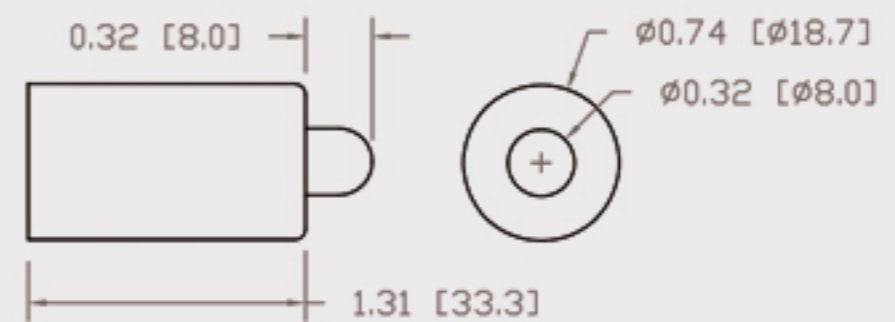

Technical Data Sheet

CUREUV Part No: **192446**

Lamp Type: TTG-64

(A) Total Length: 1555mm

(B) Arc Length: 1490 mm

(C) Lamp Quartz Diameter : 15 mm

Operating Current: 450mA

Lamp Voltage: 175

Lamp Wattage: 75

Peak UV Output: 253.7nm

Glass Type: Non Ozone

Output UVC Watts: 30

Output uW/cm² @ 1m: 260

Rated Life (hrs): 10,000

Lot Number: _____

Ignition and Seal Certification: _____