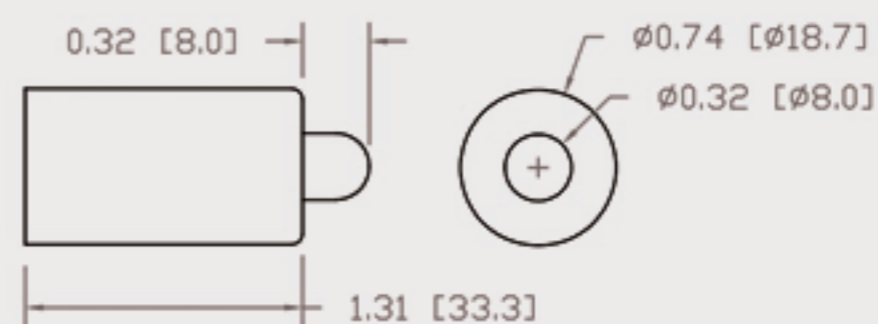

Technical Data Sheet

CUREUV Part No: **192443**

Lamp Type: TTG-64

(A) Total Length: 1555mm

(B) Arc Length: 1490 mm

(C) Lamp Quartz Diameter : 15 mm

Operating Current: 450mA

Lamp Voltage: 175

Lamp Wattage: 75

Peak UV Output: 253.7nm

Glass Type: Non Ozone

Output UVC Watts: 30

Output uW/cm² @ 1m: 260

Rated Life (hrs): 10,000

Lot Number: _____

Ignition and Seal Certification: _____