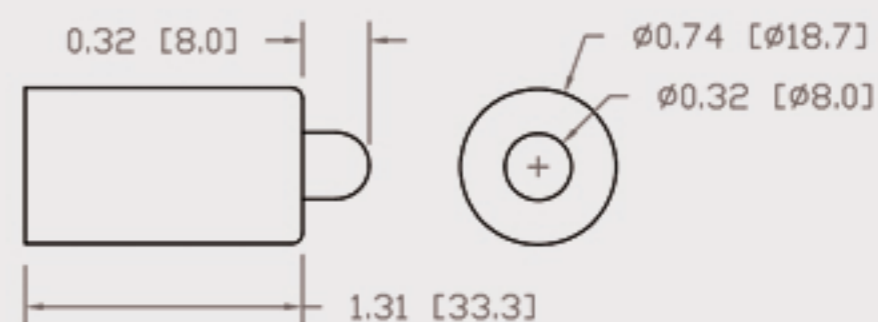

Technical Data Sheet

CUREUV Part No: **192443**

Lamp Type: TTG-64

(A) Total Length: 1555mm

(B) Arc Length: 1490 mm

(C) Lamp Quartz Diameter : 15 mm

Operating Current: 450mA

Lamp Voltage: 175

Lamp Wattage: 75

Peak UV Output: 253.7nm

Glass Type: Non Ozone

Output UVC Watts: 30

Output uW/cm² @ 1m: 260

Rated Life (hrs): 10,000

Lot Number: _____

Ignition and Seal Certification: _____