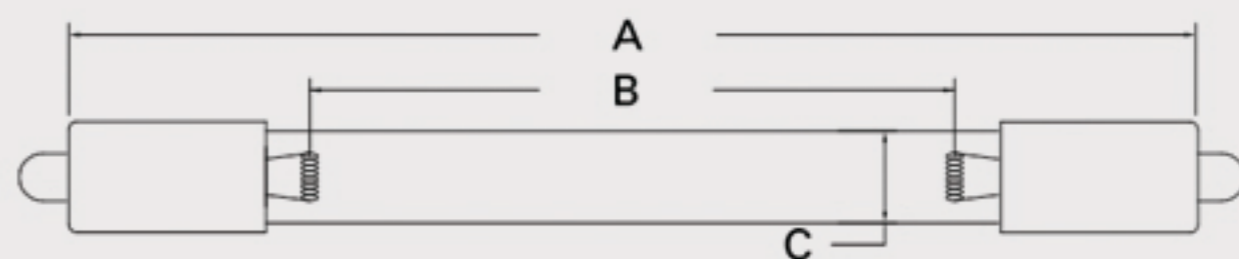

Technical Data Sheet

CUREUV Part No: **192443**

Lamp Type: TTG-64

(A) Total Length: 1555mm

(B) Arc Length: 1490 mm

(C) Lamp Quartz Diameter : 15 mm

Operating Current: 450mA

Lamp Voltage: 175

Lamp Wattage: 75

Peak UV Output: 253.7nm

Glass Type: Non Ozone

Output UVC Watts: 30

Output uW/cm² @ 1m: 260

Rated Life (hrs): 10,000

Lot Number: _____

Ignition and Seal Certification: _____