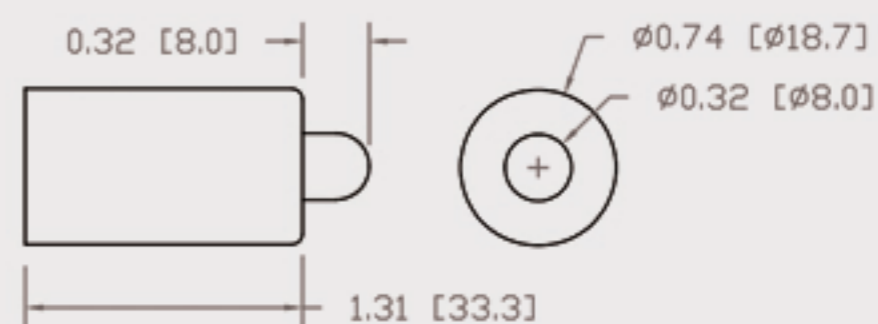

# Technical Data Sheets

CUREUV Part No: **192418**

Lamp Type: G36T5L

(A) Total Length: 843mm

(B) Arc Length: 765 mm

(C) Lamp Quartz Diameter : 15 mm

Operating Current: 0.425

Lamp Voltage: 115

Lamp Wattage: 39

Peak UV Output: 253.7nm

Glass Type: Non Ozone

Output UVC Watts: 13

Output uW/cm<sup>2</sup> @ 1m:

Rated Life (hrs): 10,000

Lot Number: \_\_\_\_\_

Ignition and Seal Certification: \_\_\_\_\_