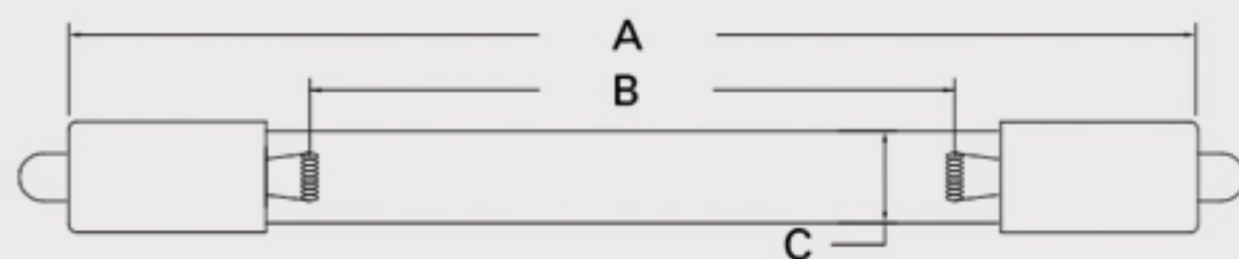

# Technical Data Sheets

CUREUV Part No: **192418**

Lamp Type: G36T5L

(A) Total Length: 843mm

(B) Arc Length: 765 mm

(C) Lamp Quartz Diameter : 15 mm

Operating Current: 0.425

Lamp Voltage: 115

Lamp Wattage: 39

Peak UV Output: 253.7nm

Glass Type: Non Ozone

Output UVC Watts: 13

Output uW/cm<sup>2</sup> @ 1m:

Rated Life (hrs): 10,000

Lot Number: \_\_\_\_\_

Ignition and Seal Certification: \_\_\_\_\_