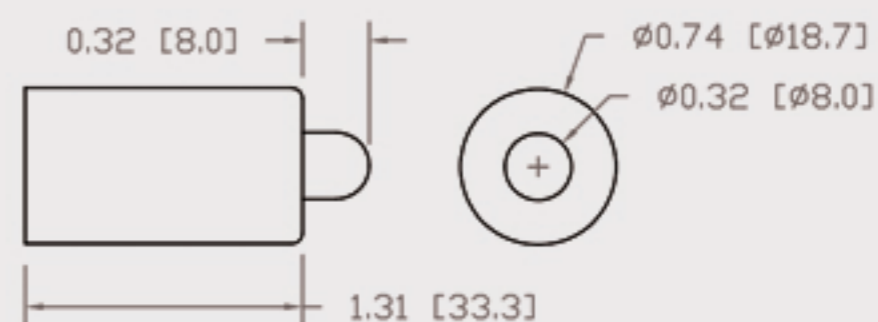

# Technical Data Sheets

CUREUV Part No: **192418**

Lamp Type: G36T5L

(A) Total Length: 843mm

(B) Arc Length: 765 mm

(C) Lamp Quartz Diameter : 15 mm

Operating Current: 0.425

Lamp Voltage: 115

Lamp Wattage: 39

Peak UV Output: 253.7nm

Glass Type: Non Ozone

Output UVC Watts: 13

Output uW/cm<sup>2</sup> @ 1m:

Rated Life (hrs): 10,000

Lot Number: \_\_\_\_\_

Ignition and Seal Certification: \_\_\_\_\_